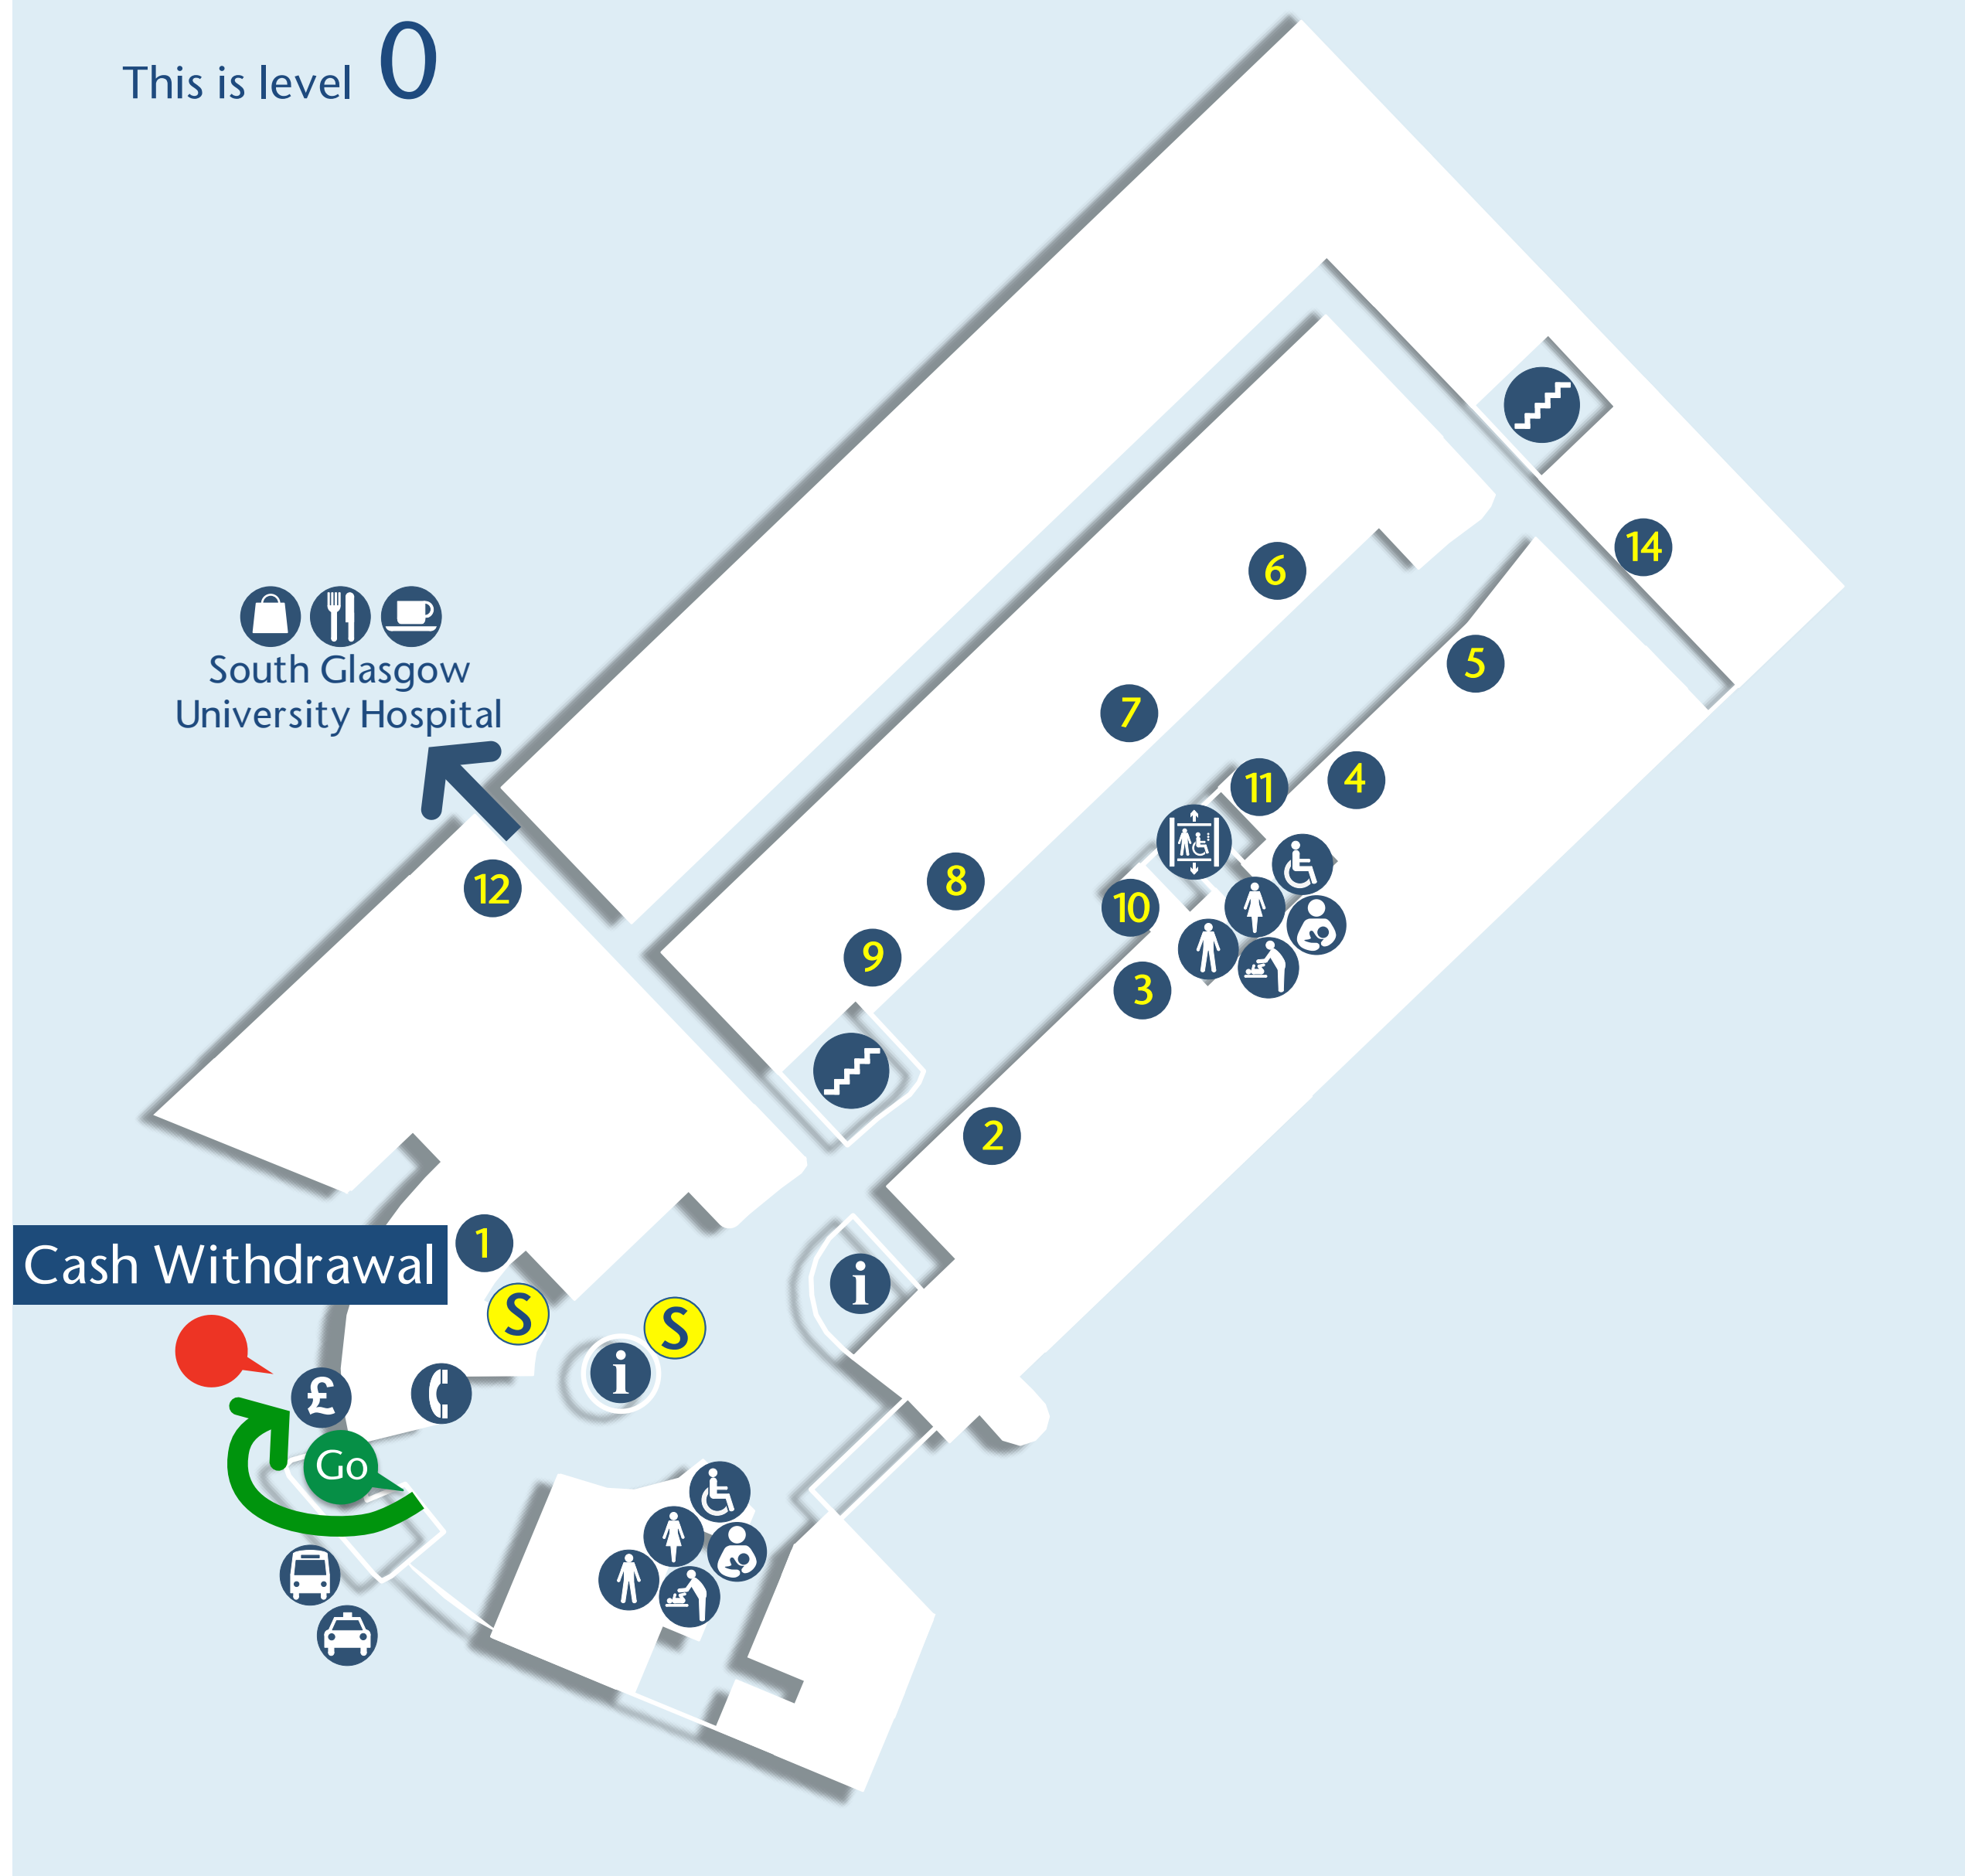

This is level 0

# Your Journey

This Level 0

- Exit the Hospital. Turn Right
- Cash Machine (£) is located on the wall next to the Entrance

This Level 0