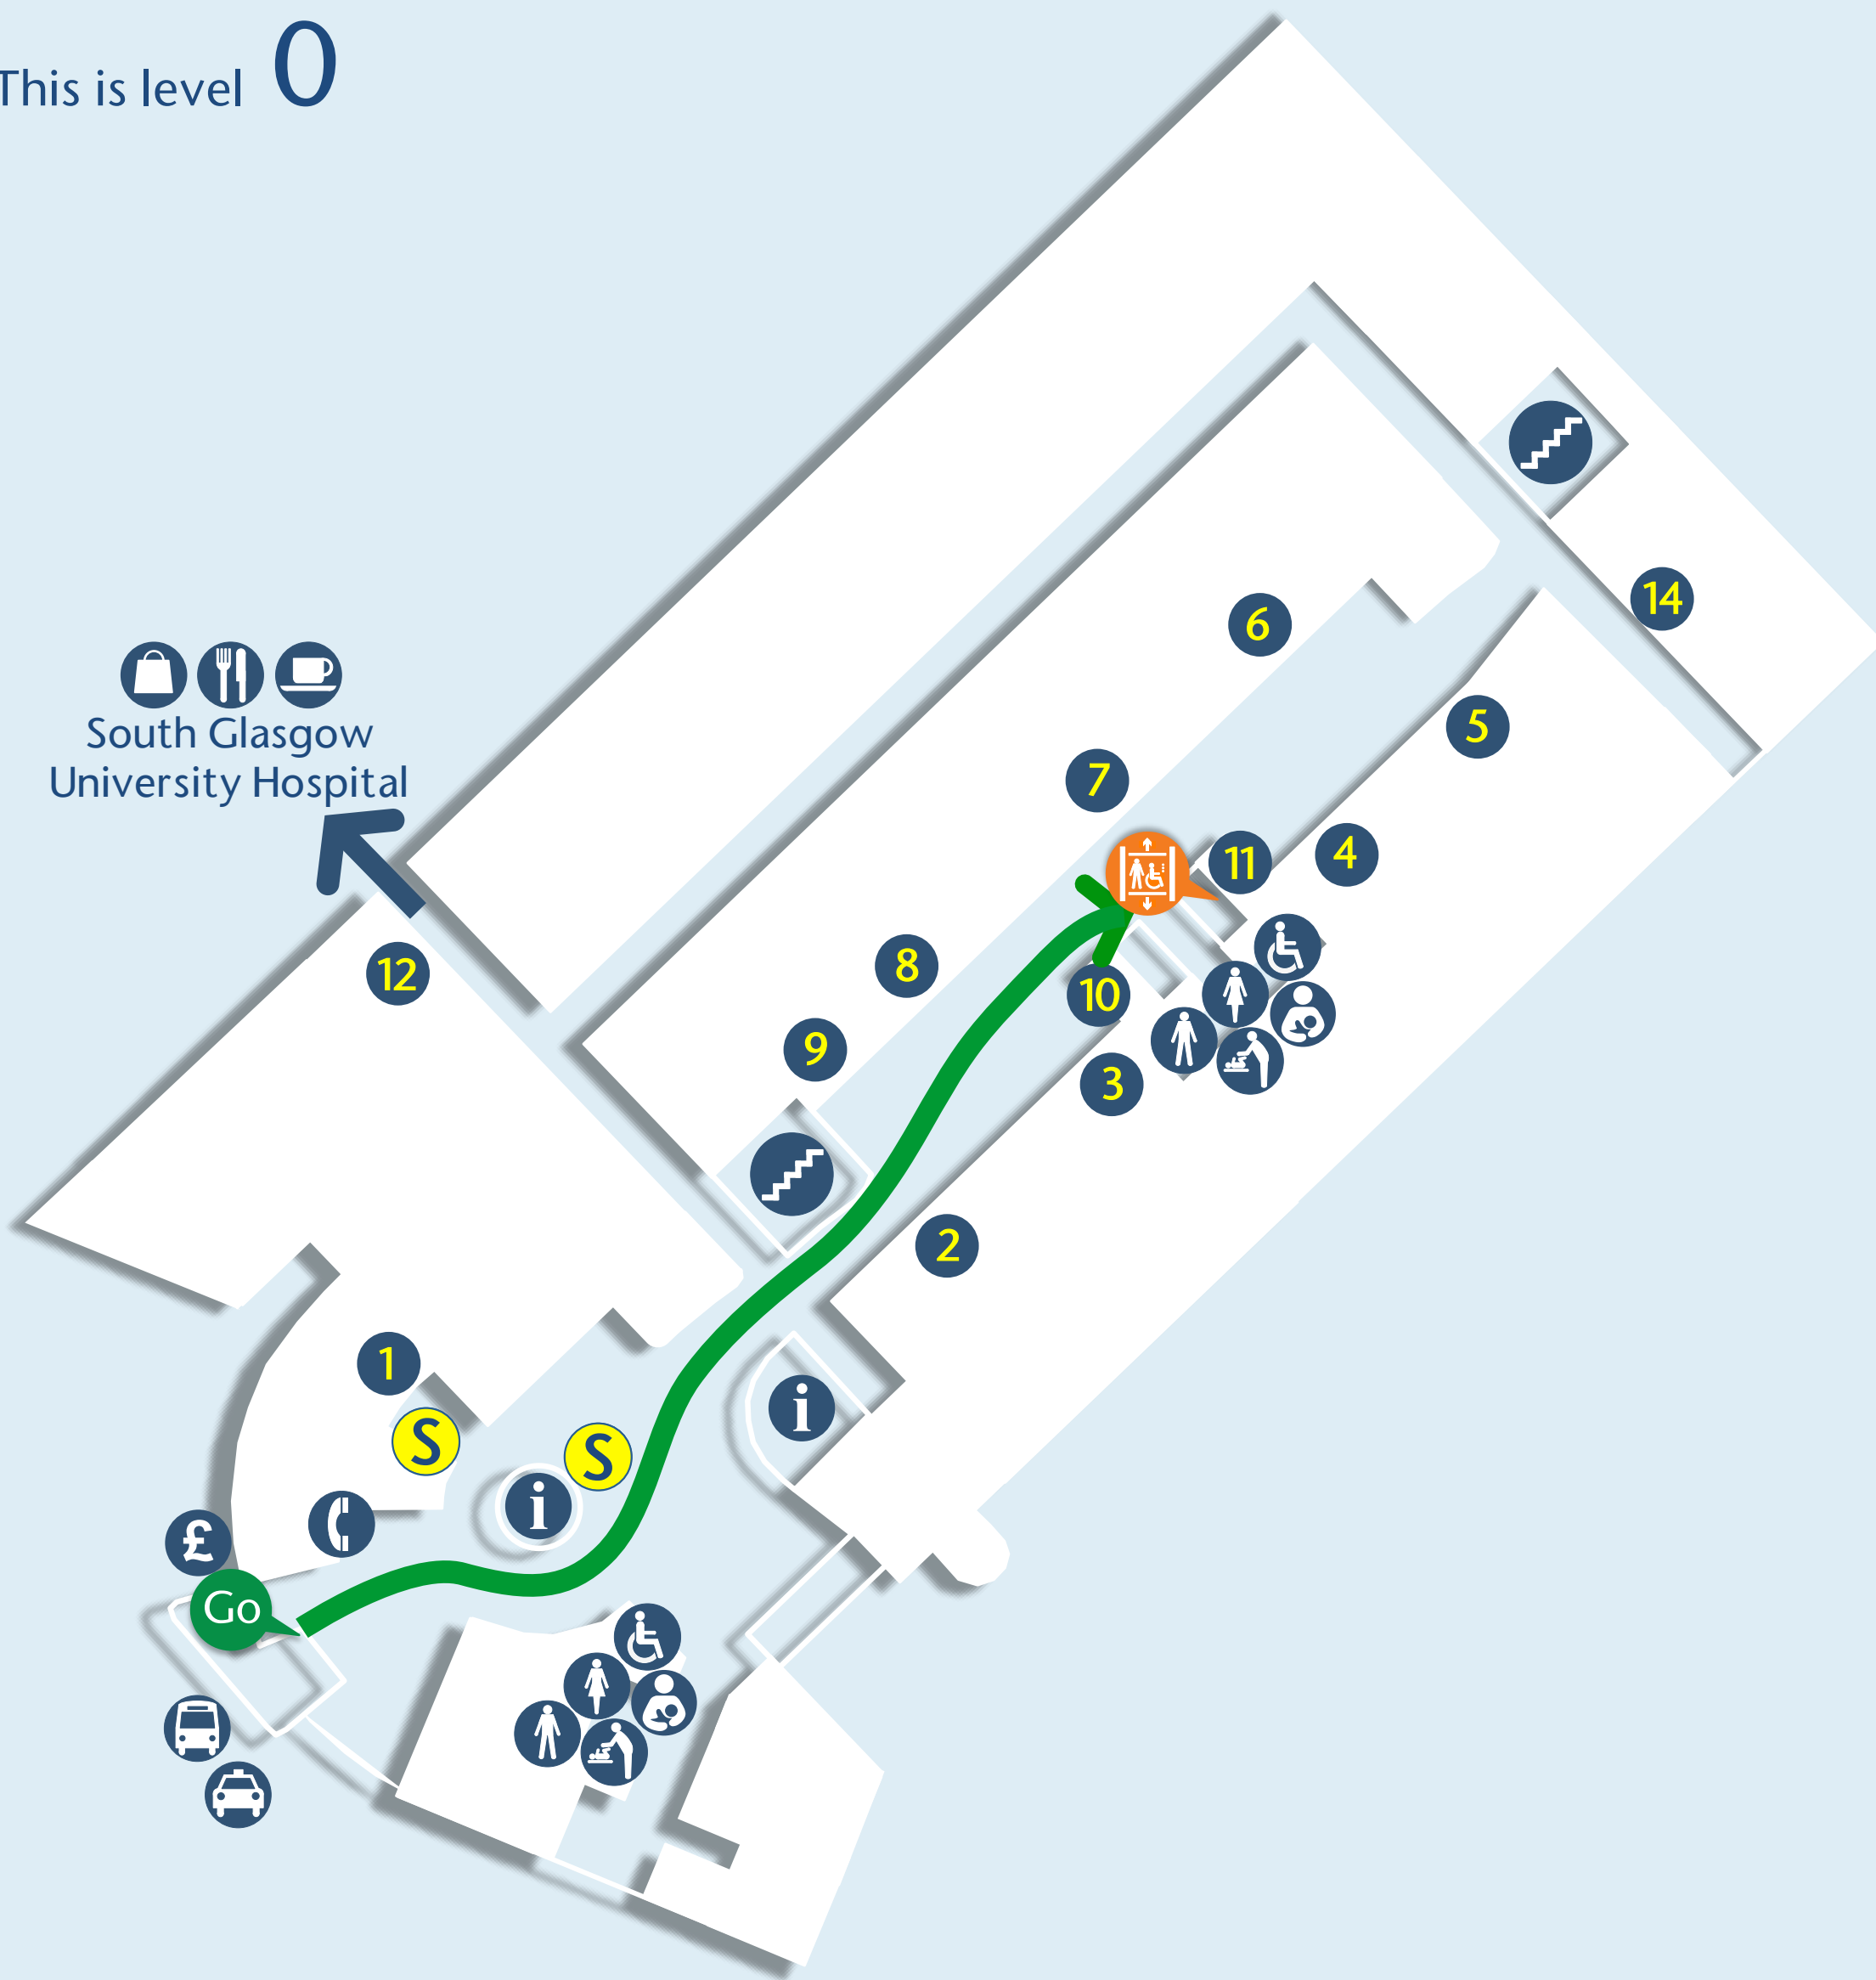

This is level 0

This is level 3

Your Journey

This Level 0

- Go Follow the signs to Atrium
- Take Lift to Level 3

Level 3

- Go Exit Lift at Level 3. Turn Right. Walk along the corridor and Turn Right
- Zone 12 is on your Right

This Level 0

Level 3