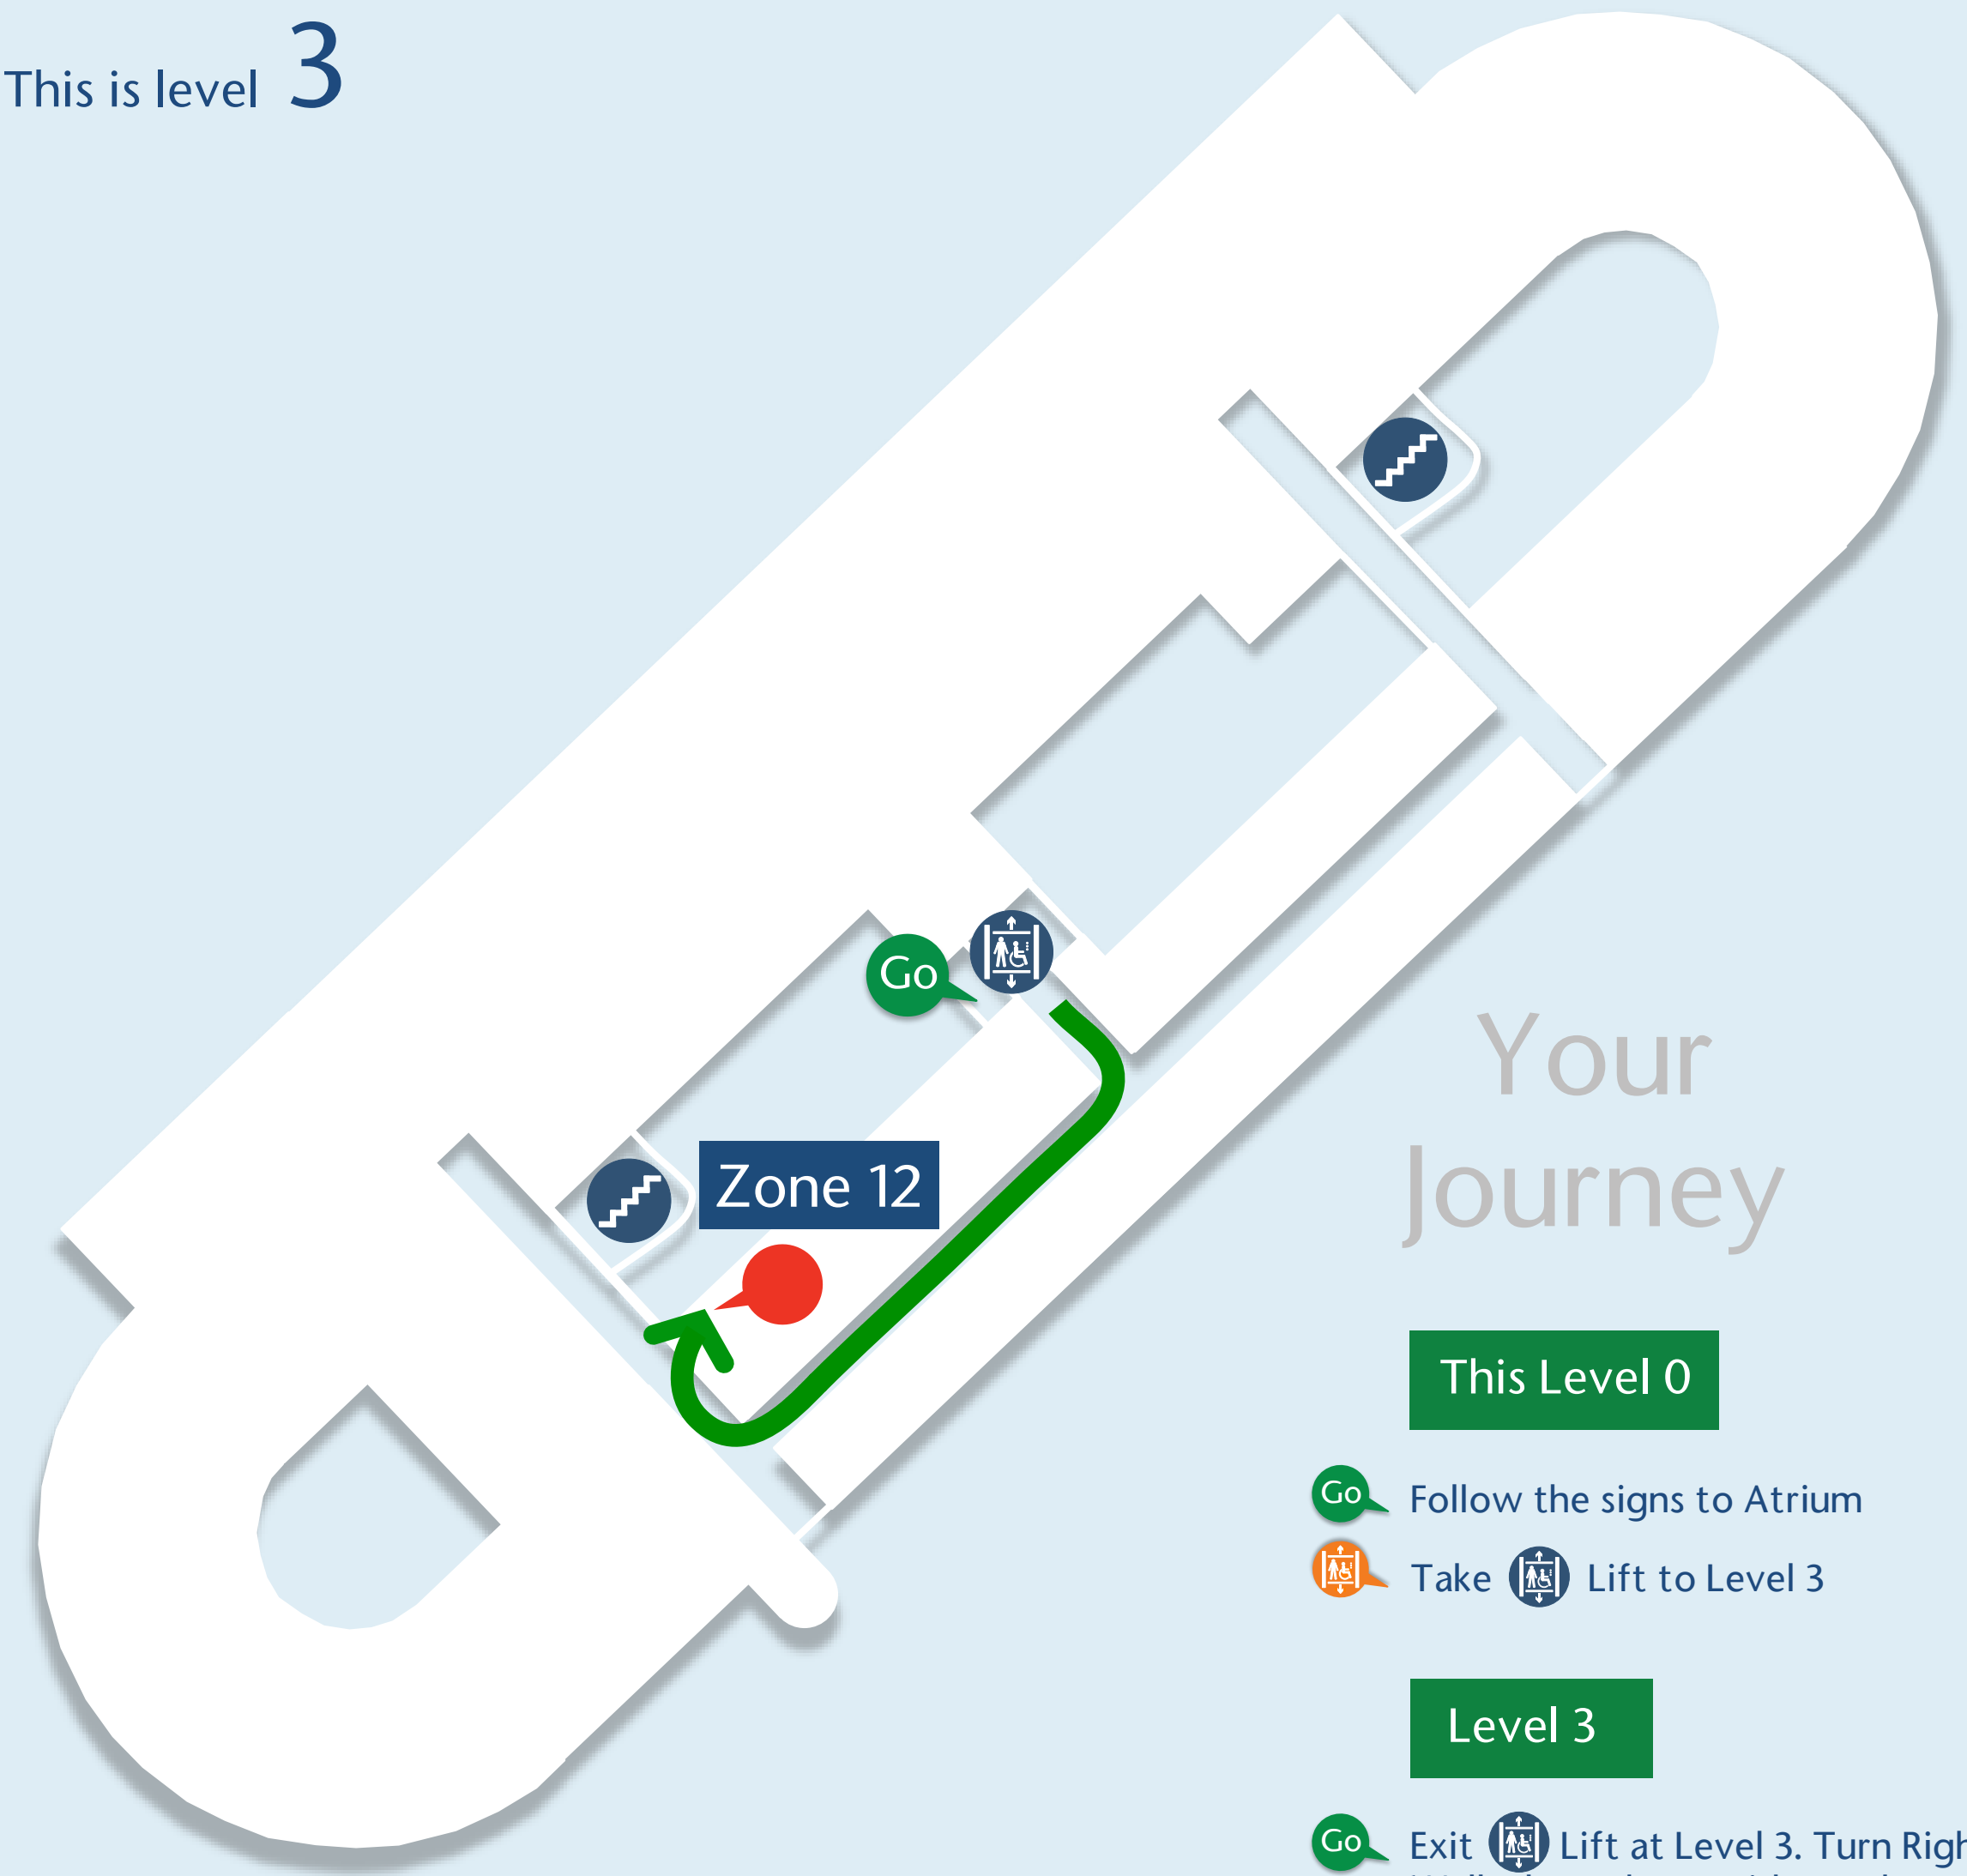

This is level 0

This is level 3

Your Journey

This Level 0

- Go Follow the signs to Atrium
- Take Lift to Level 3

Level 3

- Go Exit Lift at Level 3. Turn Right. Walk along the corridor and Turn Right
- Zone 12 is on your Right

This Level 0

Level 3