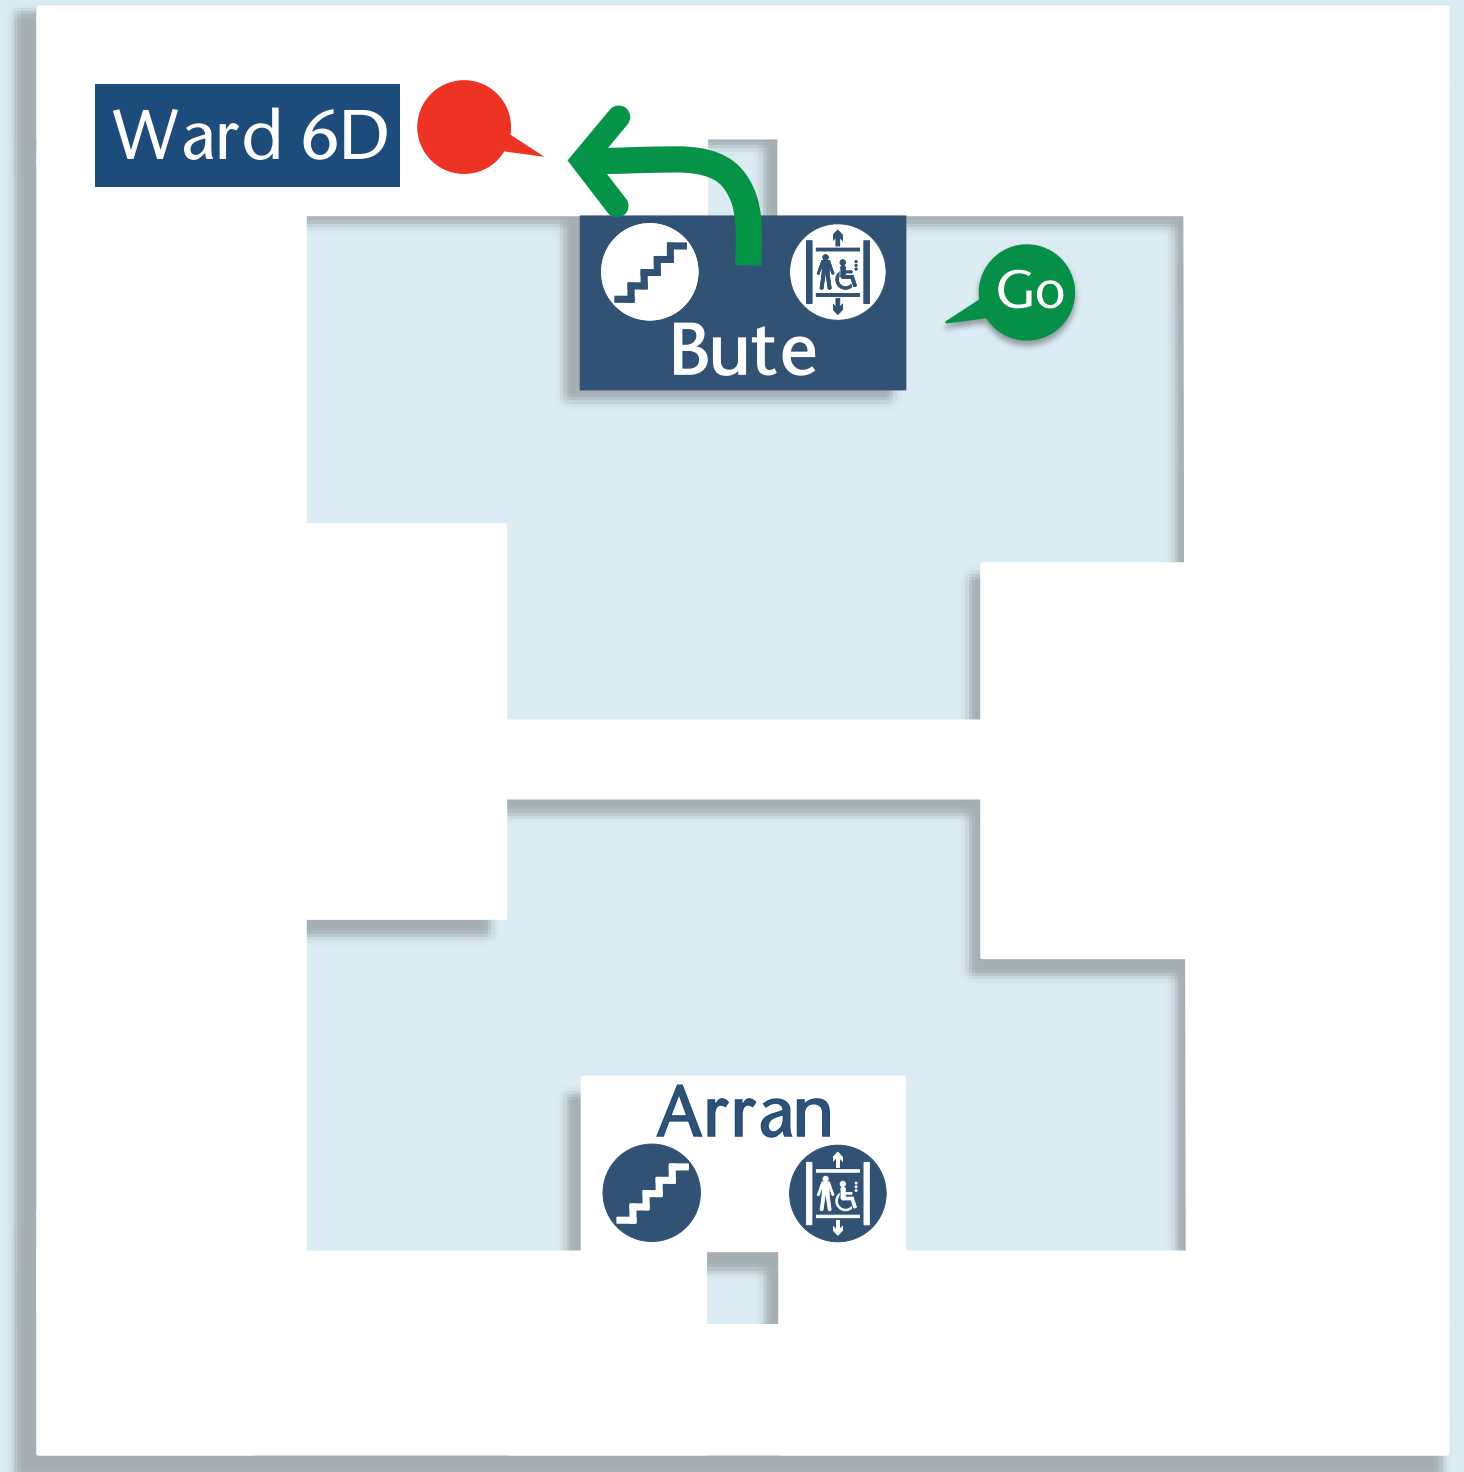

## This Level 0

- Follow the signs to Atrium
- Take Bute to Level 6

## Level 6

- Exit Bute at Level 6
- Ward 6D is on your Left

This is level 6

Level 6