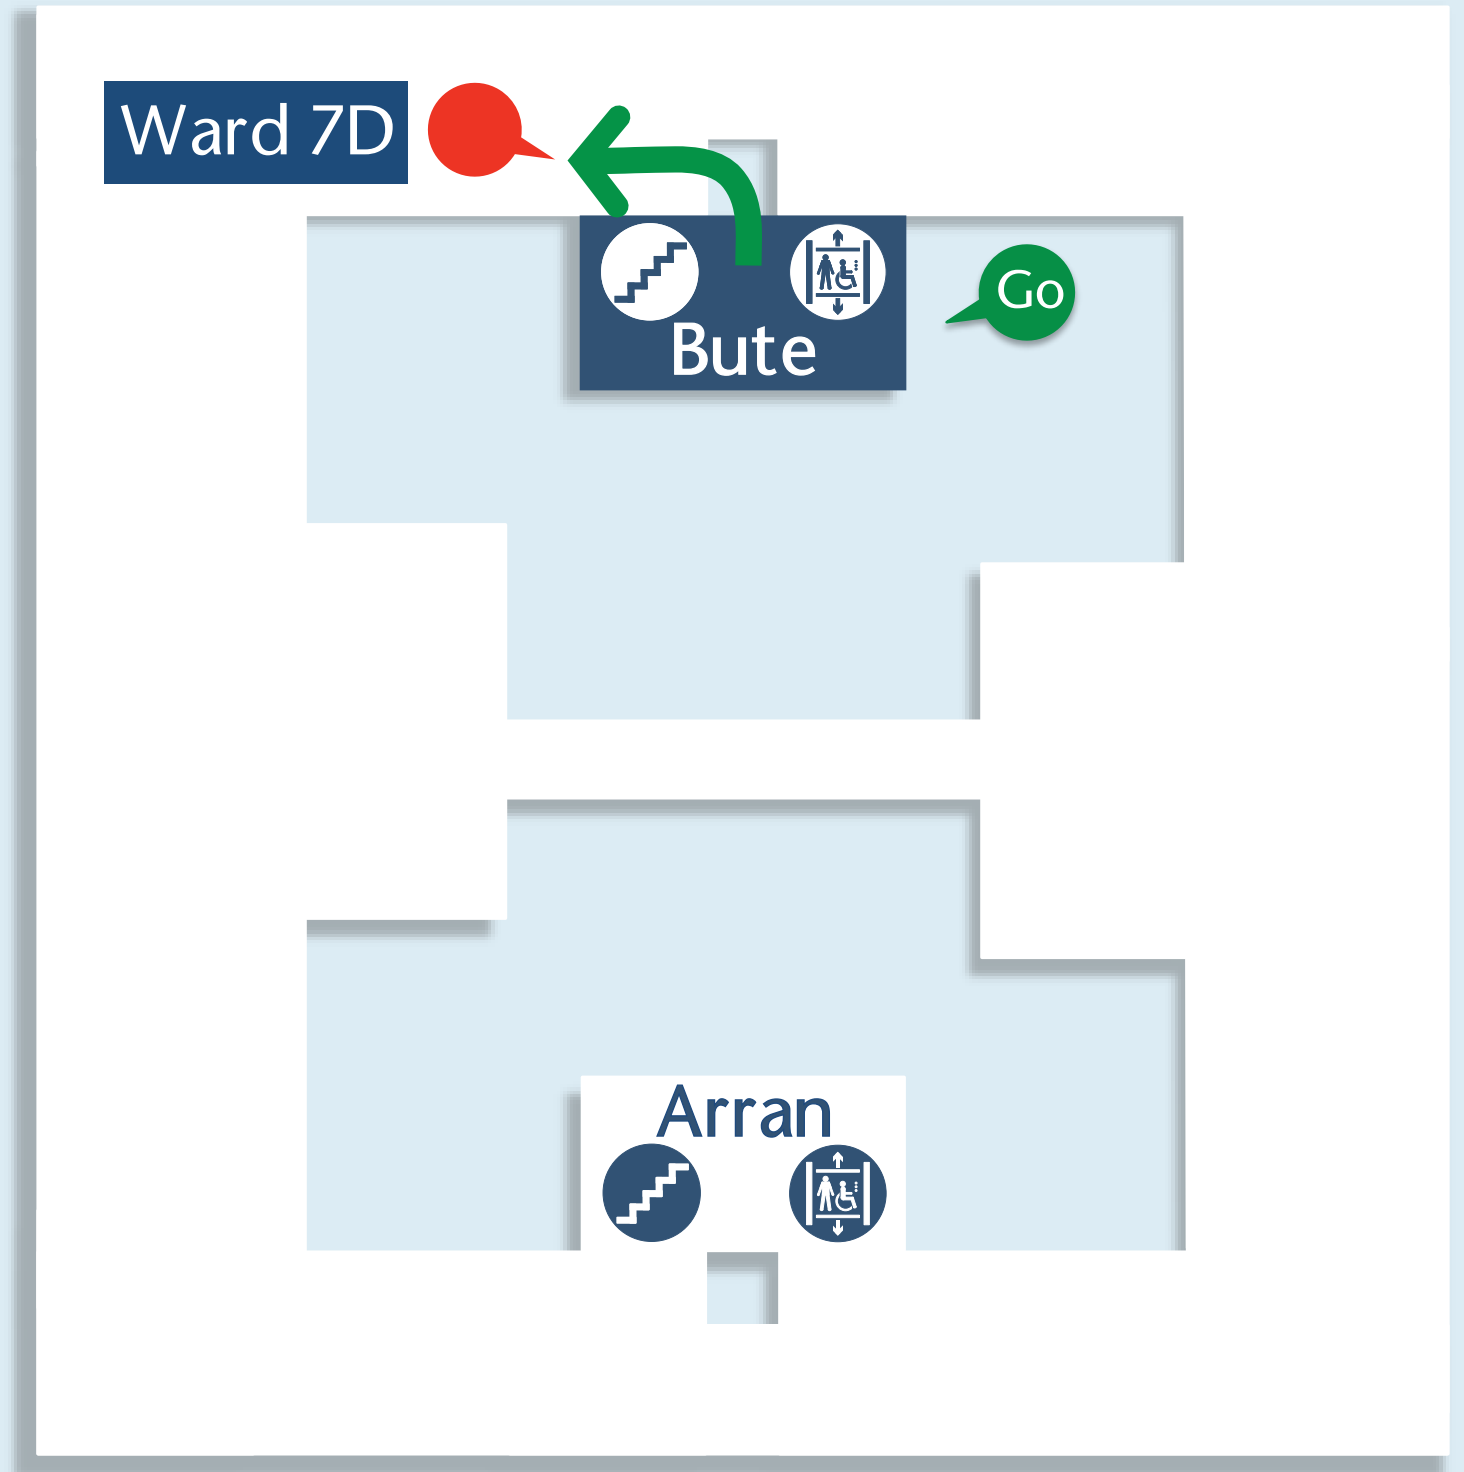

## This Level 0

- Follow the signs to Atrium
- Take Bute to Level 7

## Level 7

- Exit Bute at Level 7
- Ward 7D is on your Left

This is level 7

Level 7