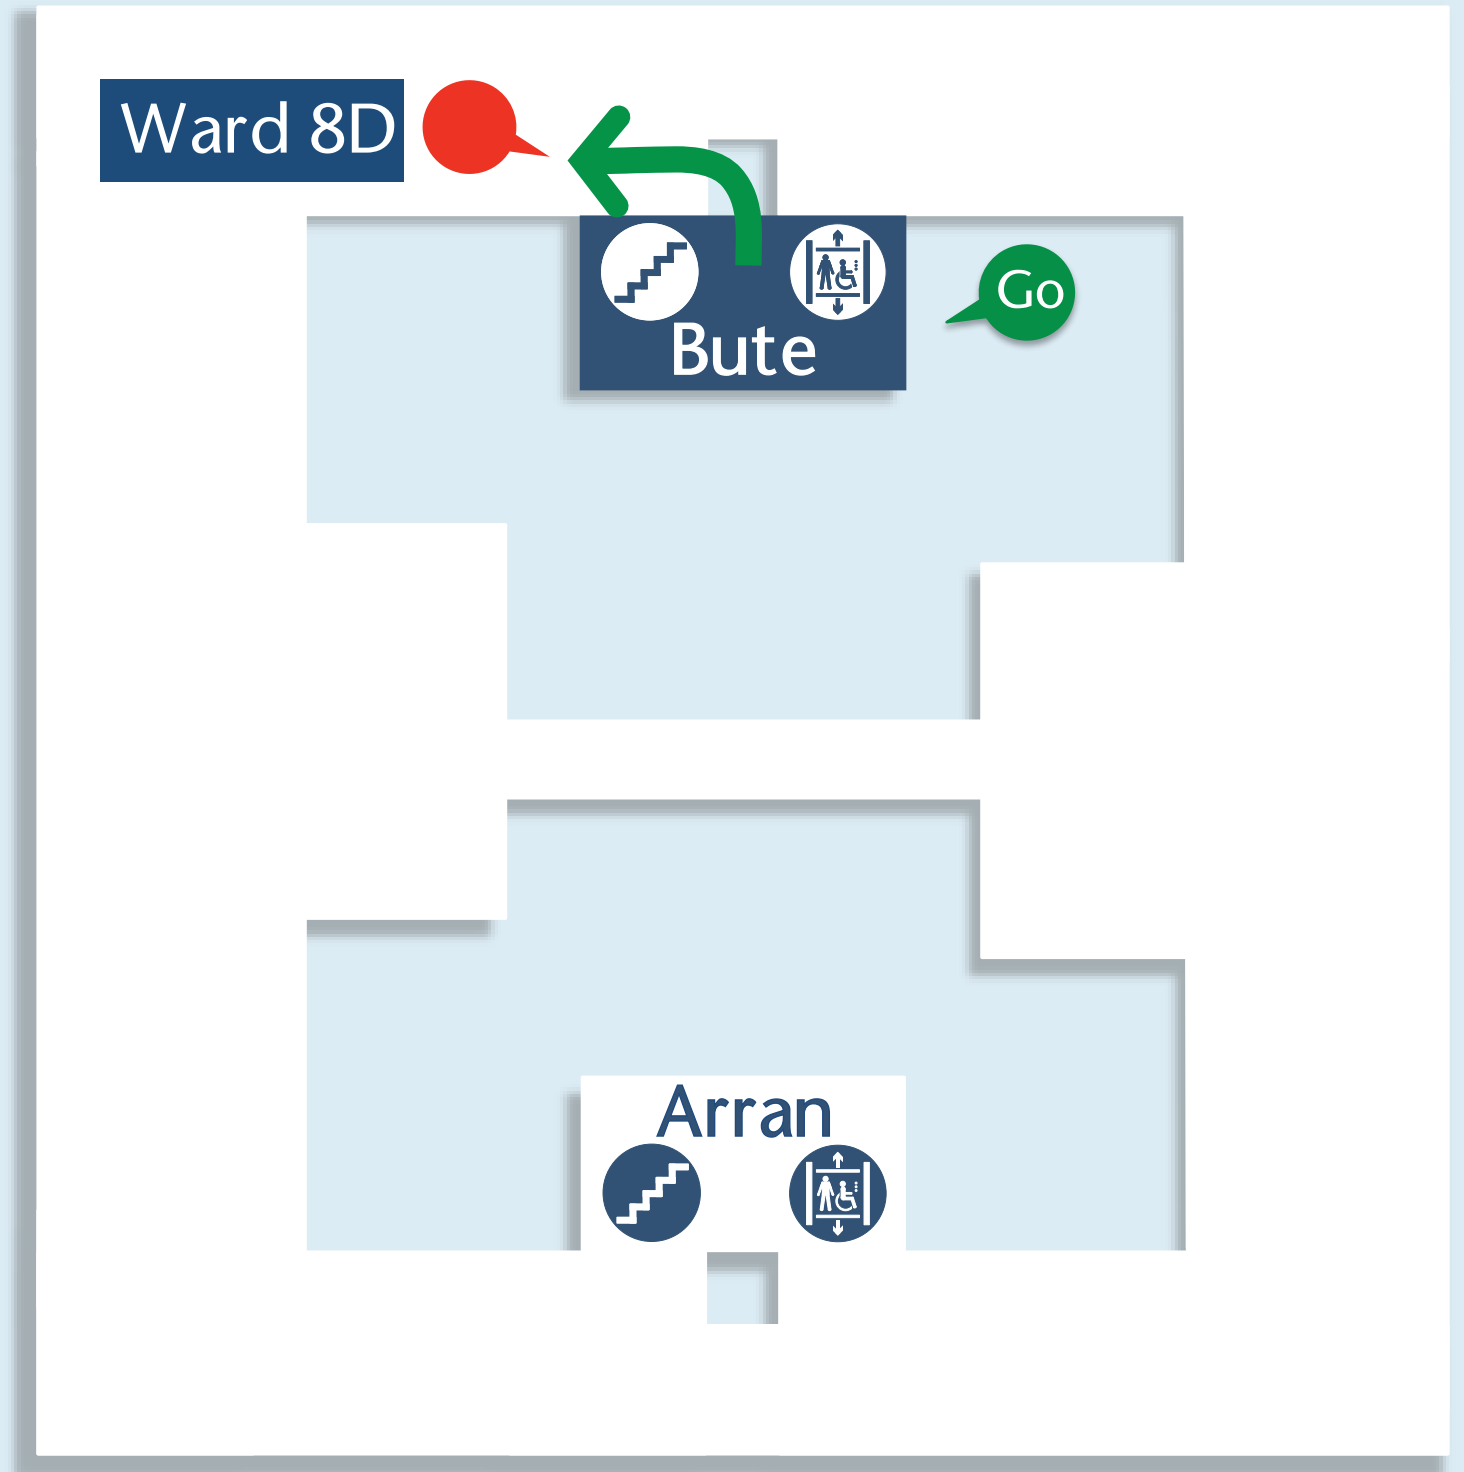

This is level 0

This Level 0

Your Journey

This Level 0

- Follow the signs to Atrium
- Take Bute to Level 8

Level 8

- Exit Bute at Level 8
- Ward 8D is on your Left

This is level 8

Level 8