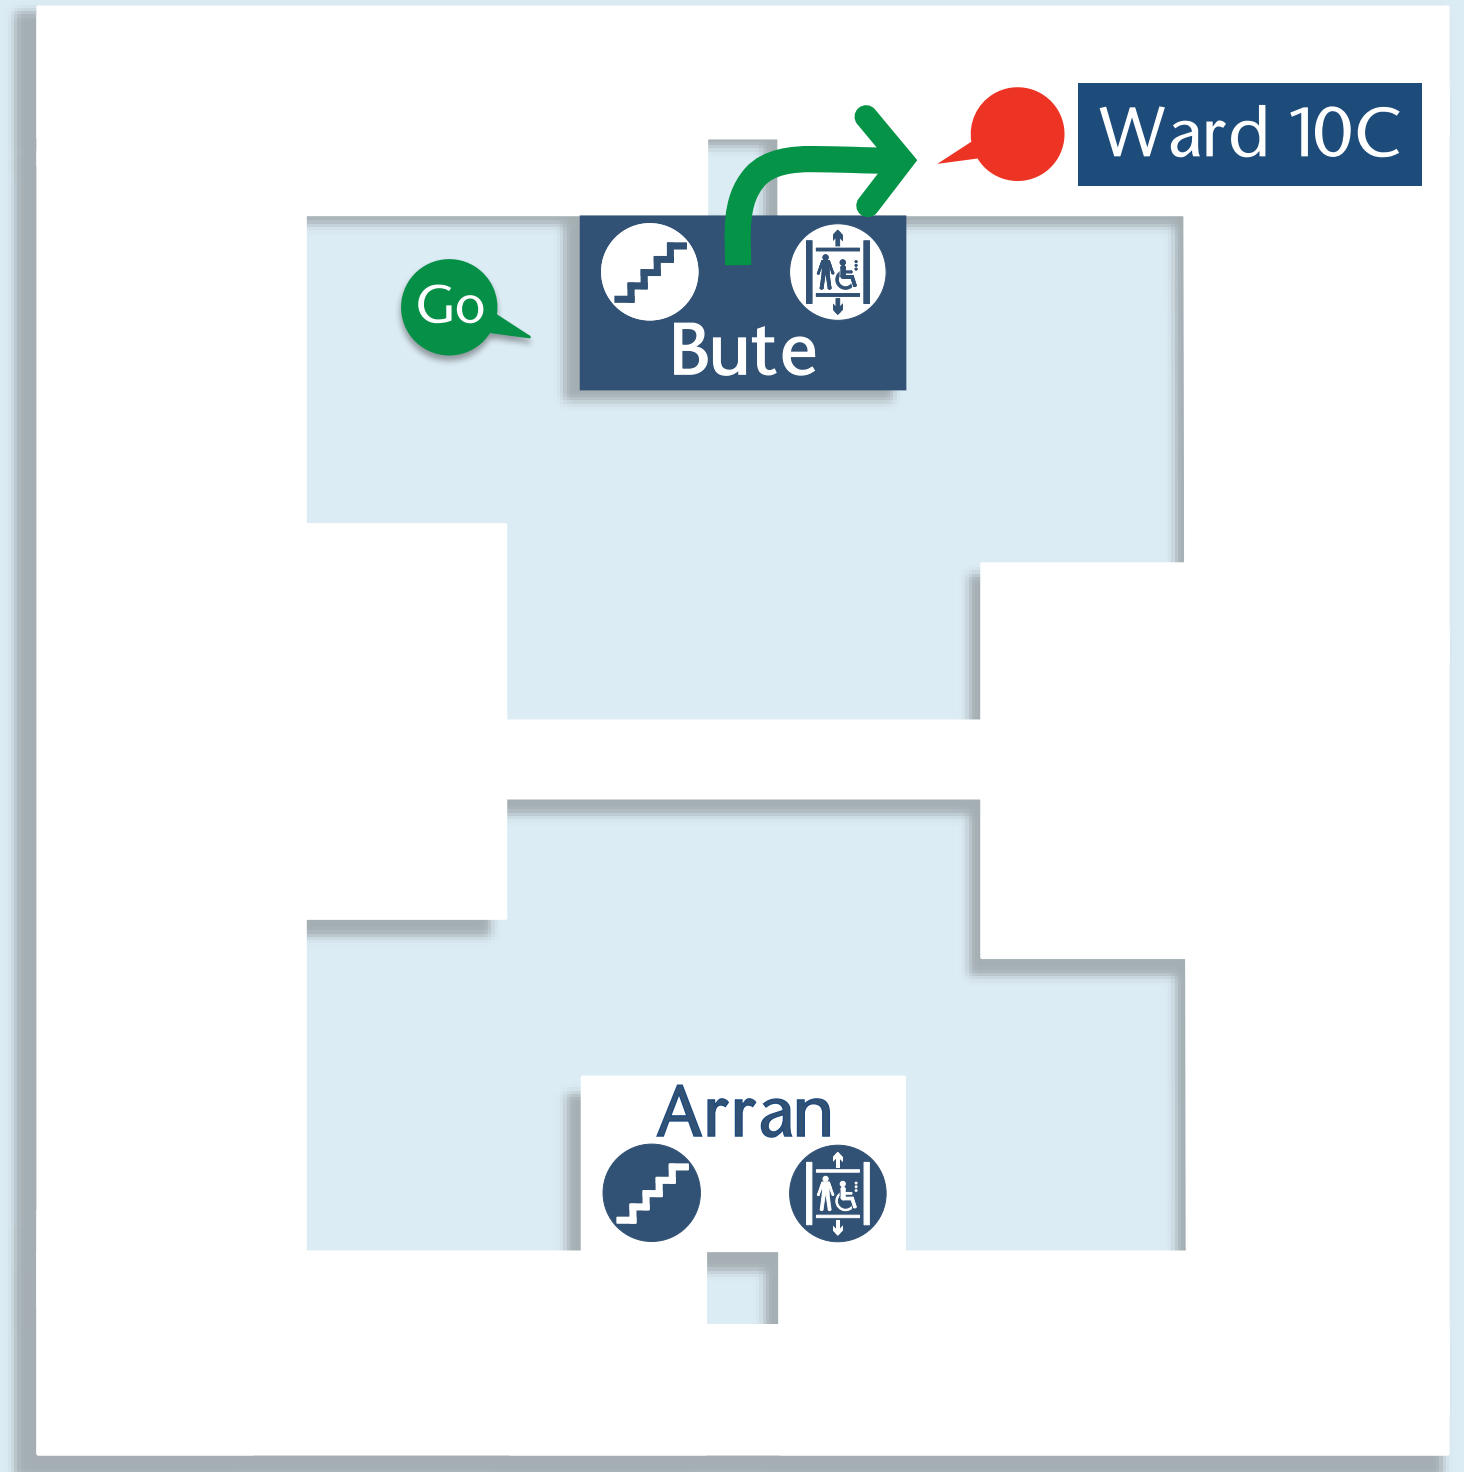

## This Level 0

- Follow the signs to Atrium
- Take Bute to Level 10

## Level 10

- Exit Bute at Level 10
- Ward 10C is on your Right

This is level 10

Level 10