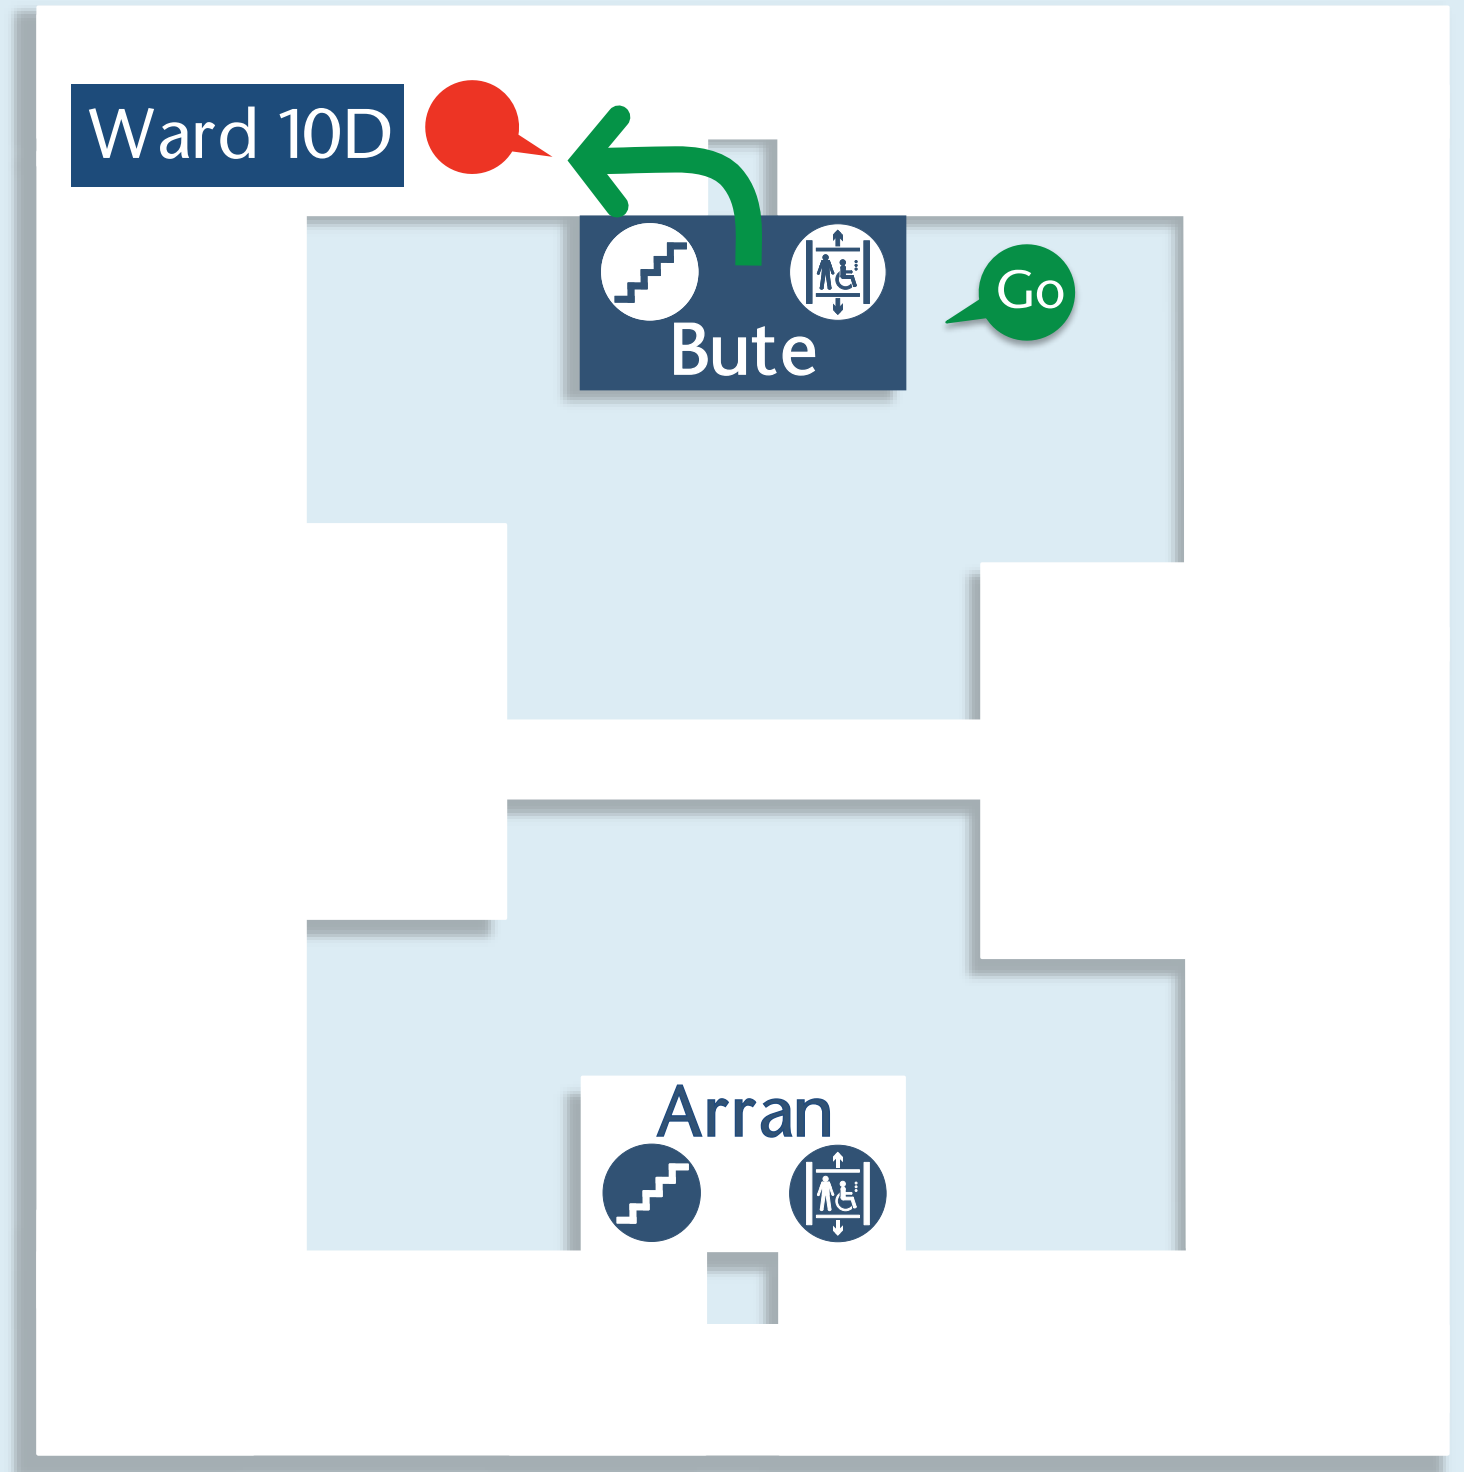

## This Level 0

- Follow the signs to Atrium
- Take Bute to Level 10

## Level 10

- Exit Bute at Level 10
- Ward 10D is on your Left

This is level 10

Level 10