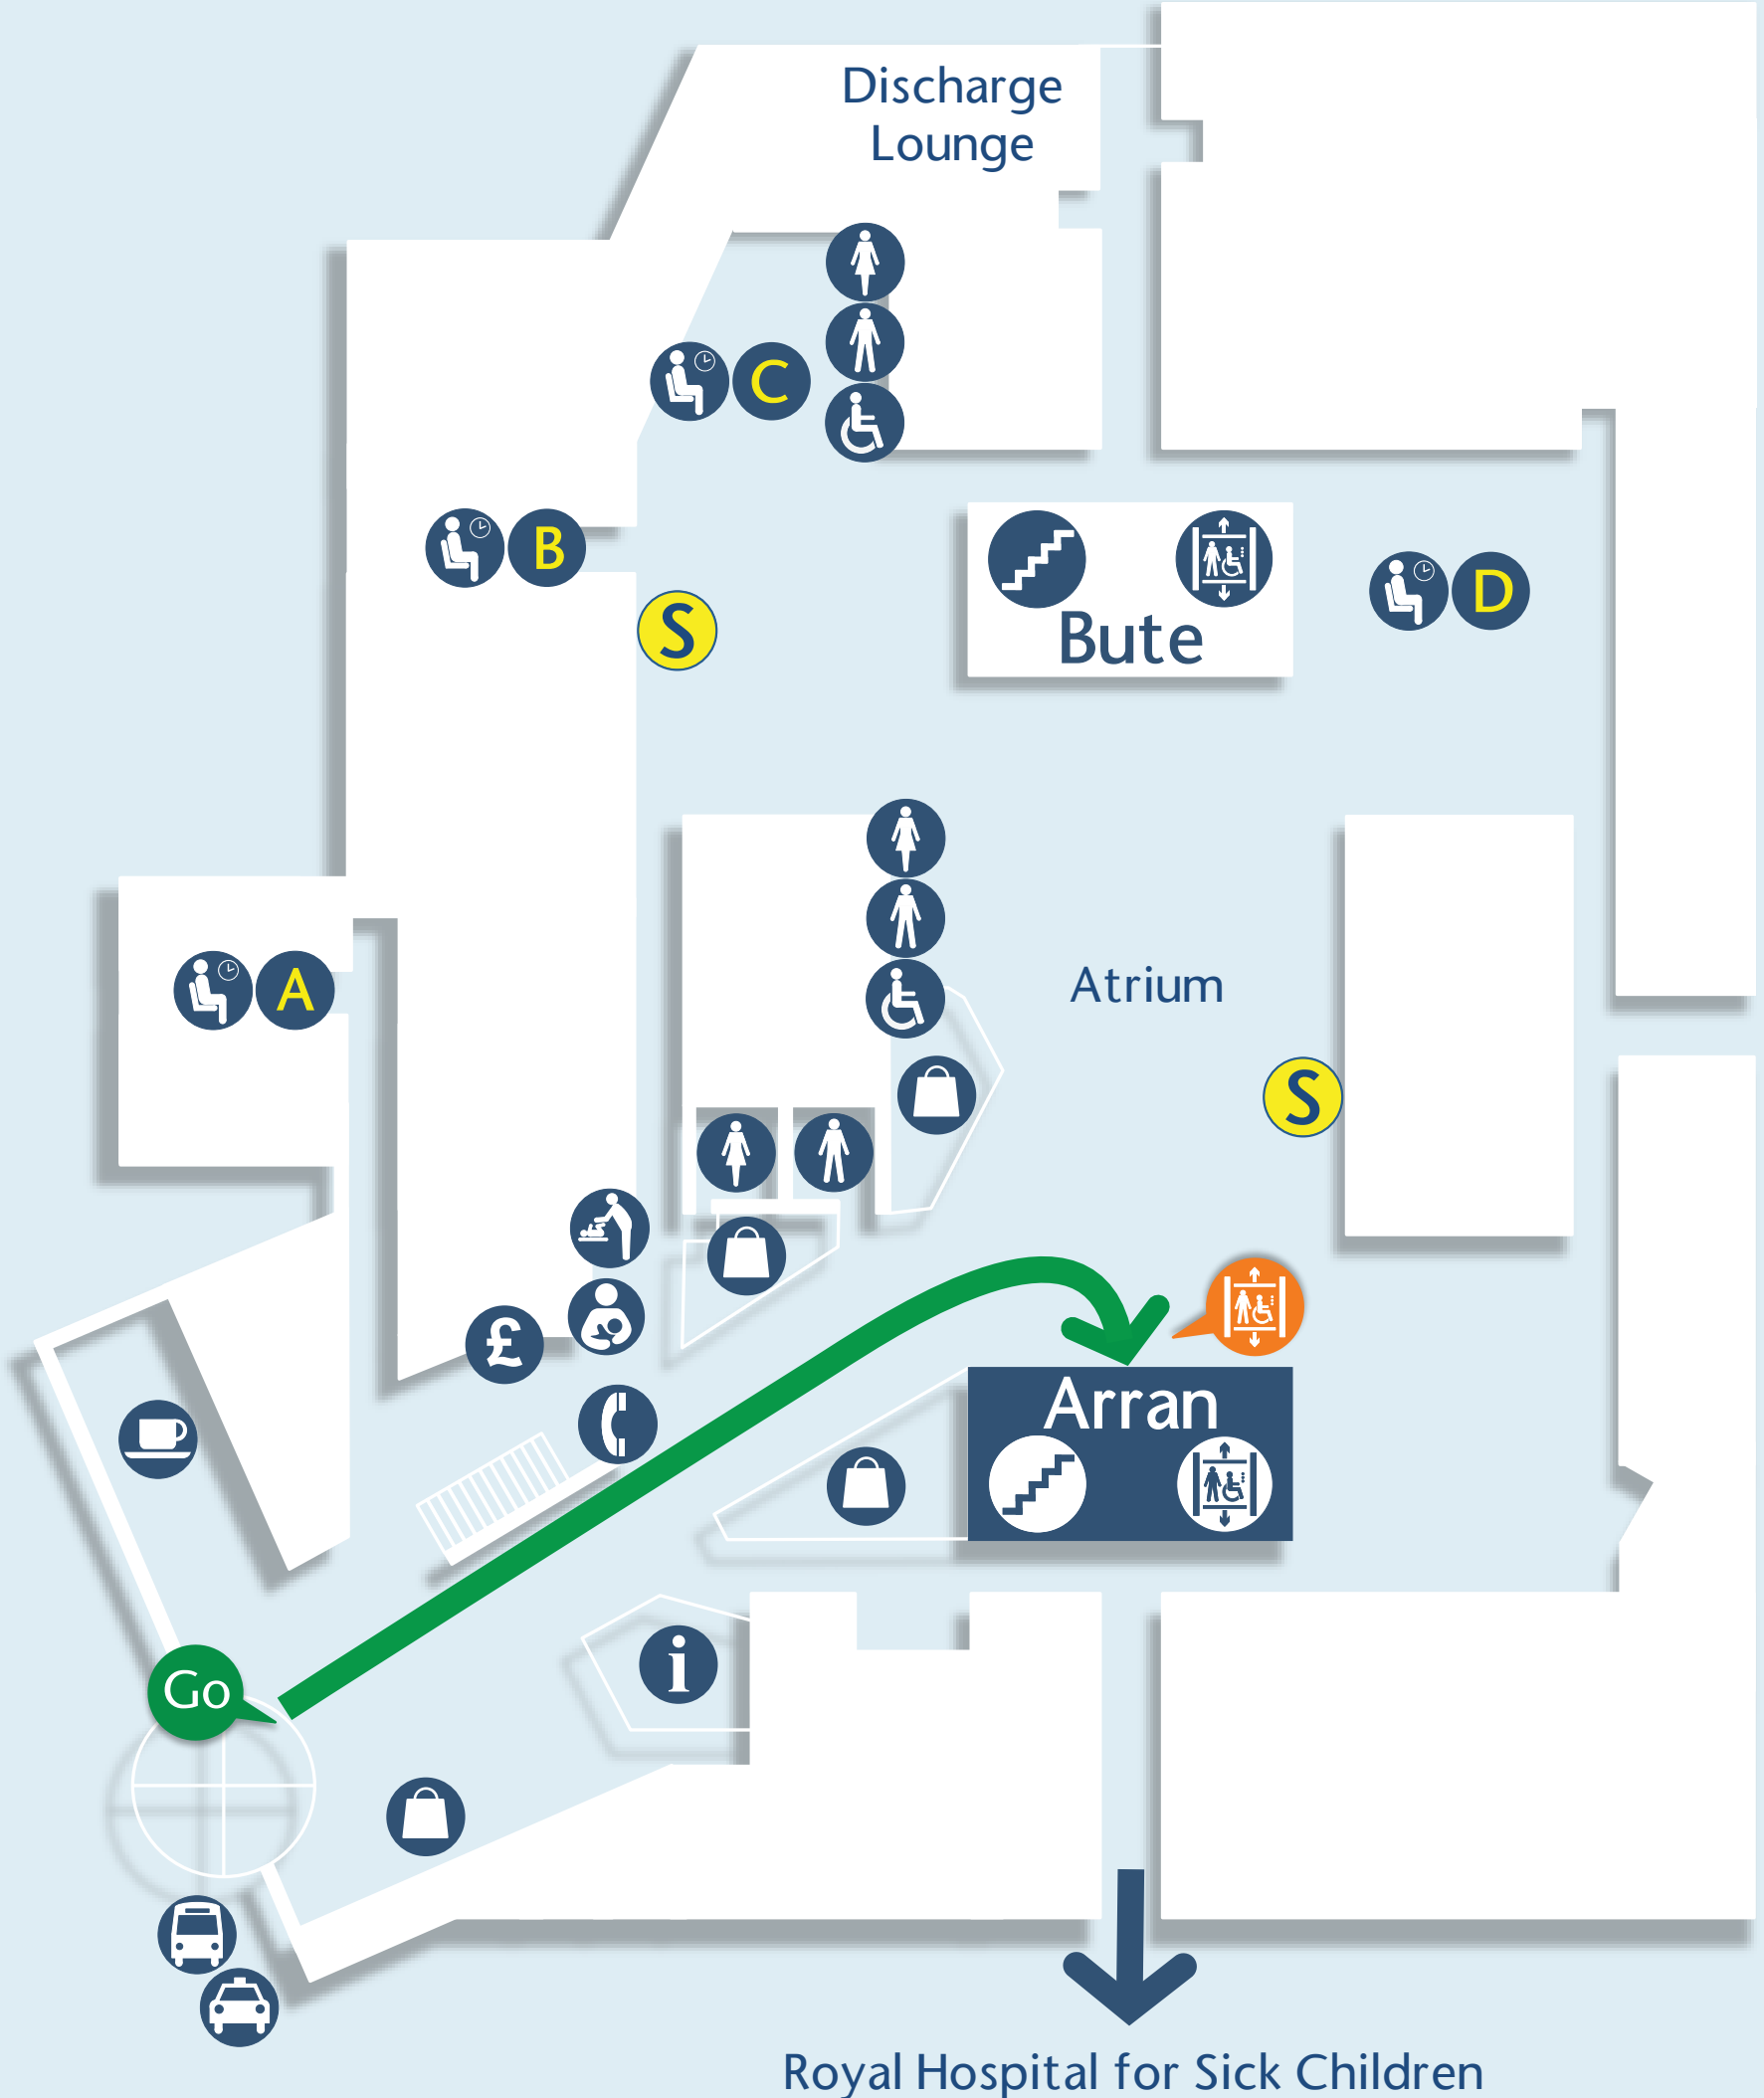

This is level 0

Your Journey

This Level 0

- Go Follow the signs to Atrium
- Take Arran to Level 1

Level 1

- Go Exit Arran Turn Right
- Cafe' is straight ahead on your Right

This is level 1

This Level 0

Level 1