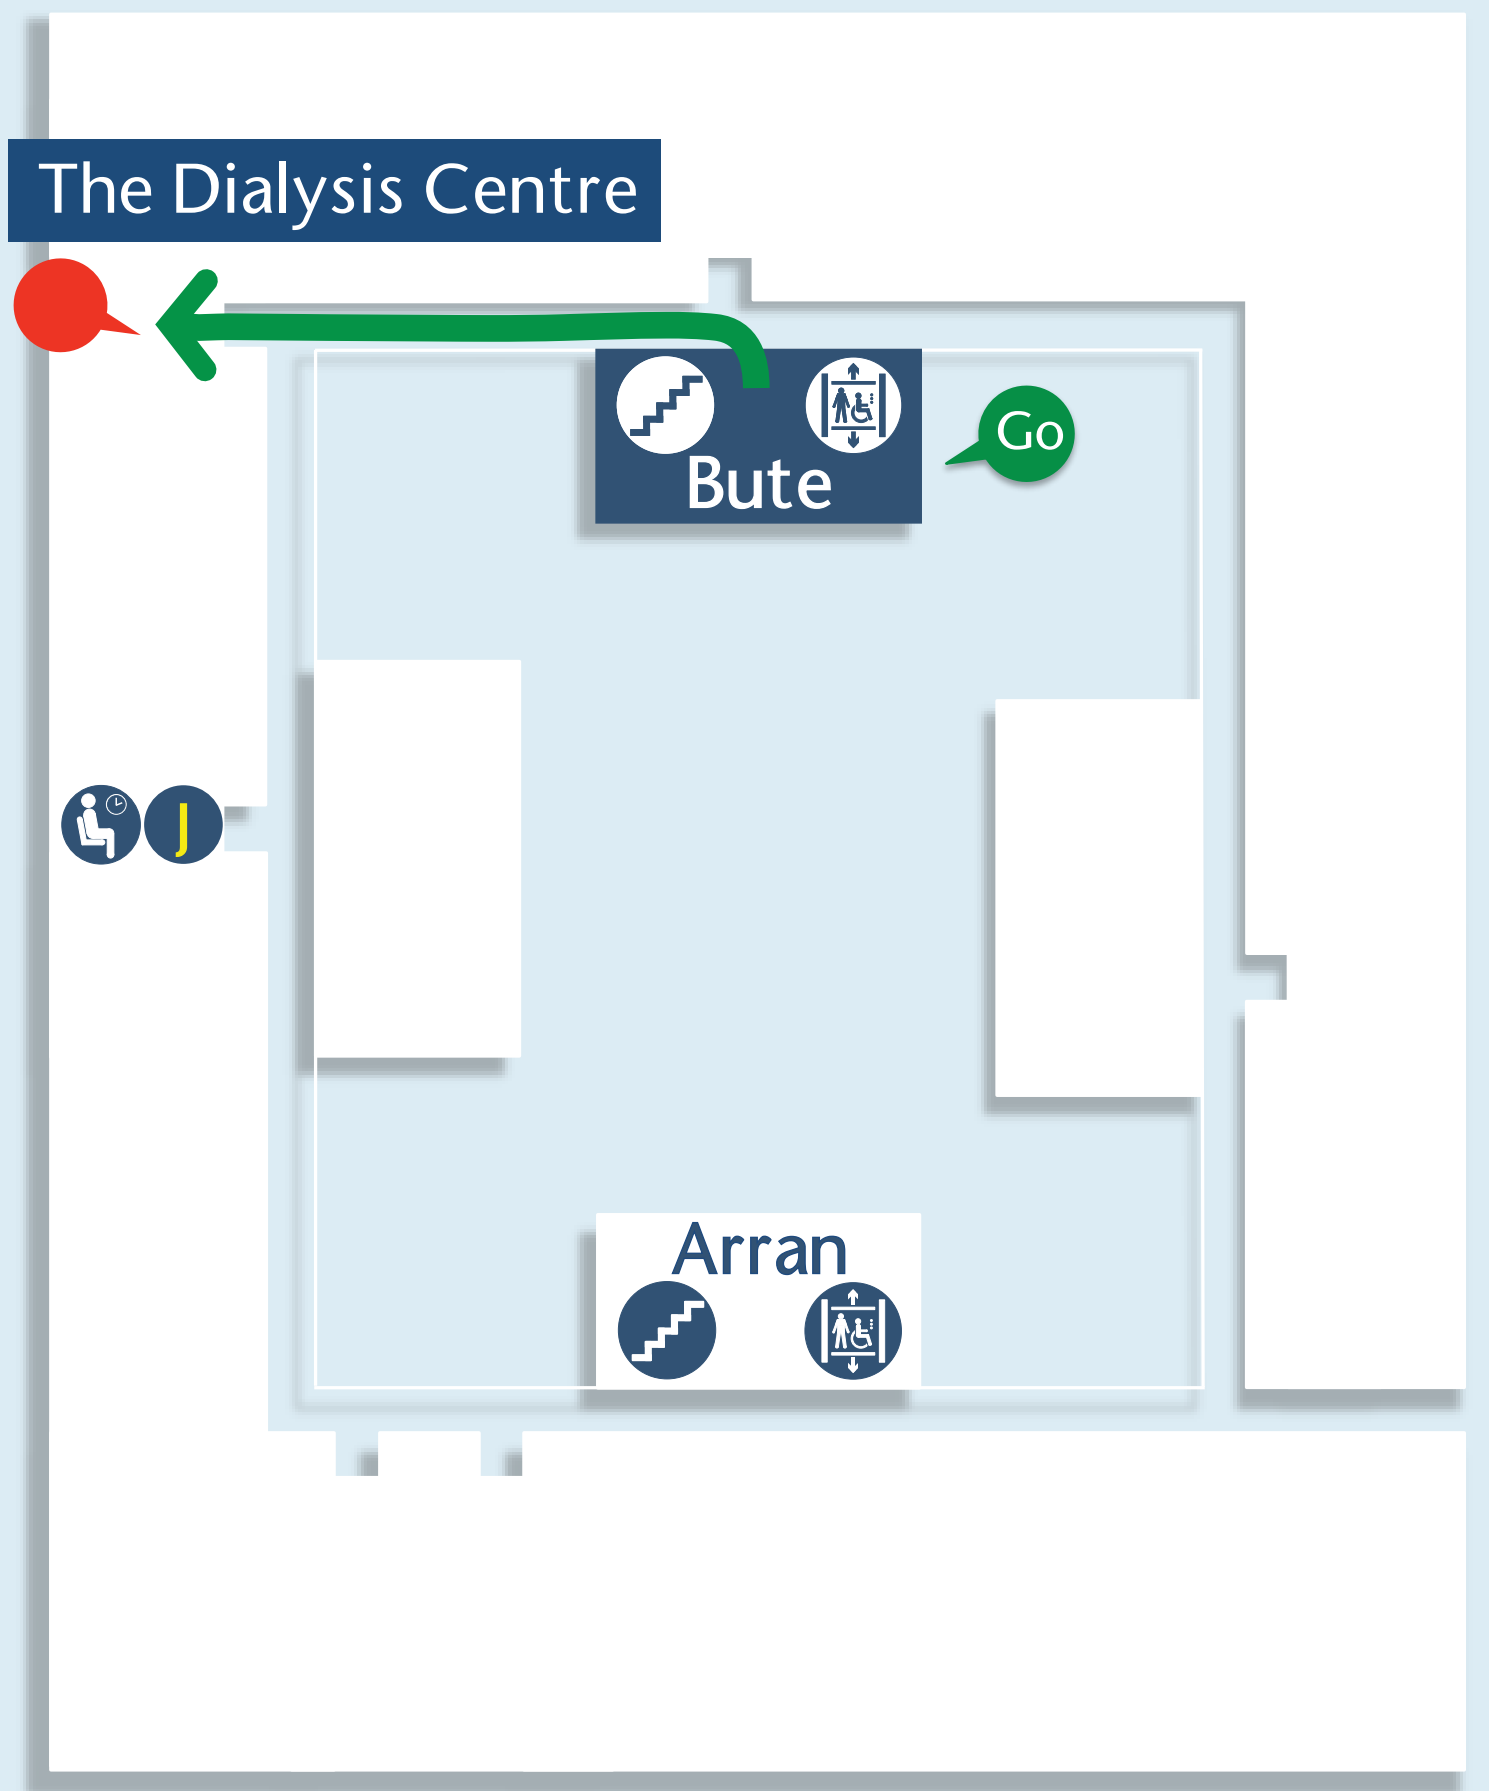

## This Level 0

- Follow the signs to Atrium
- Take Bute to Level 2

## Level 2

- Exit Bute at Level 2. Turn Left
- The Dialysis Centre is straight ahead

This is level 2

Level 2