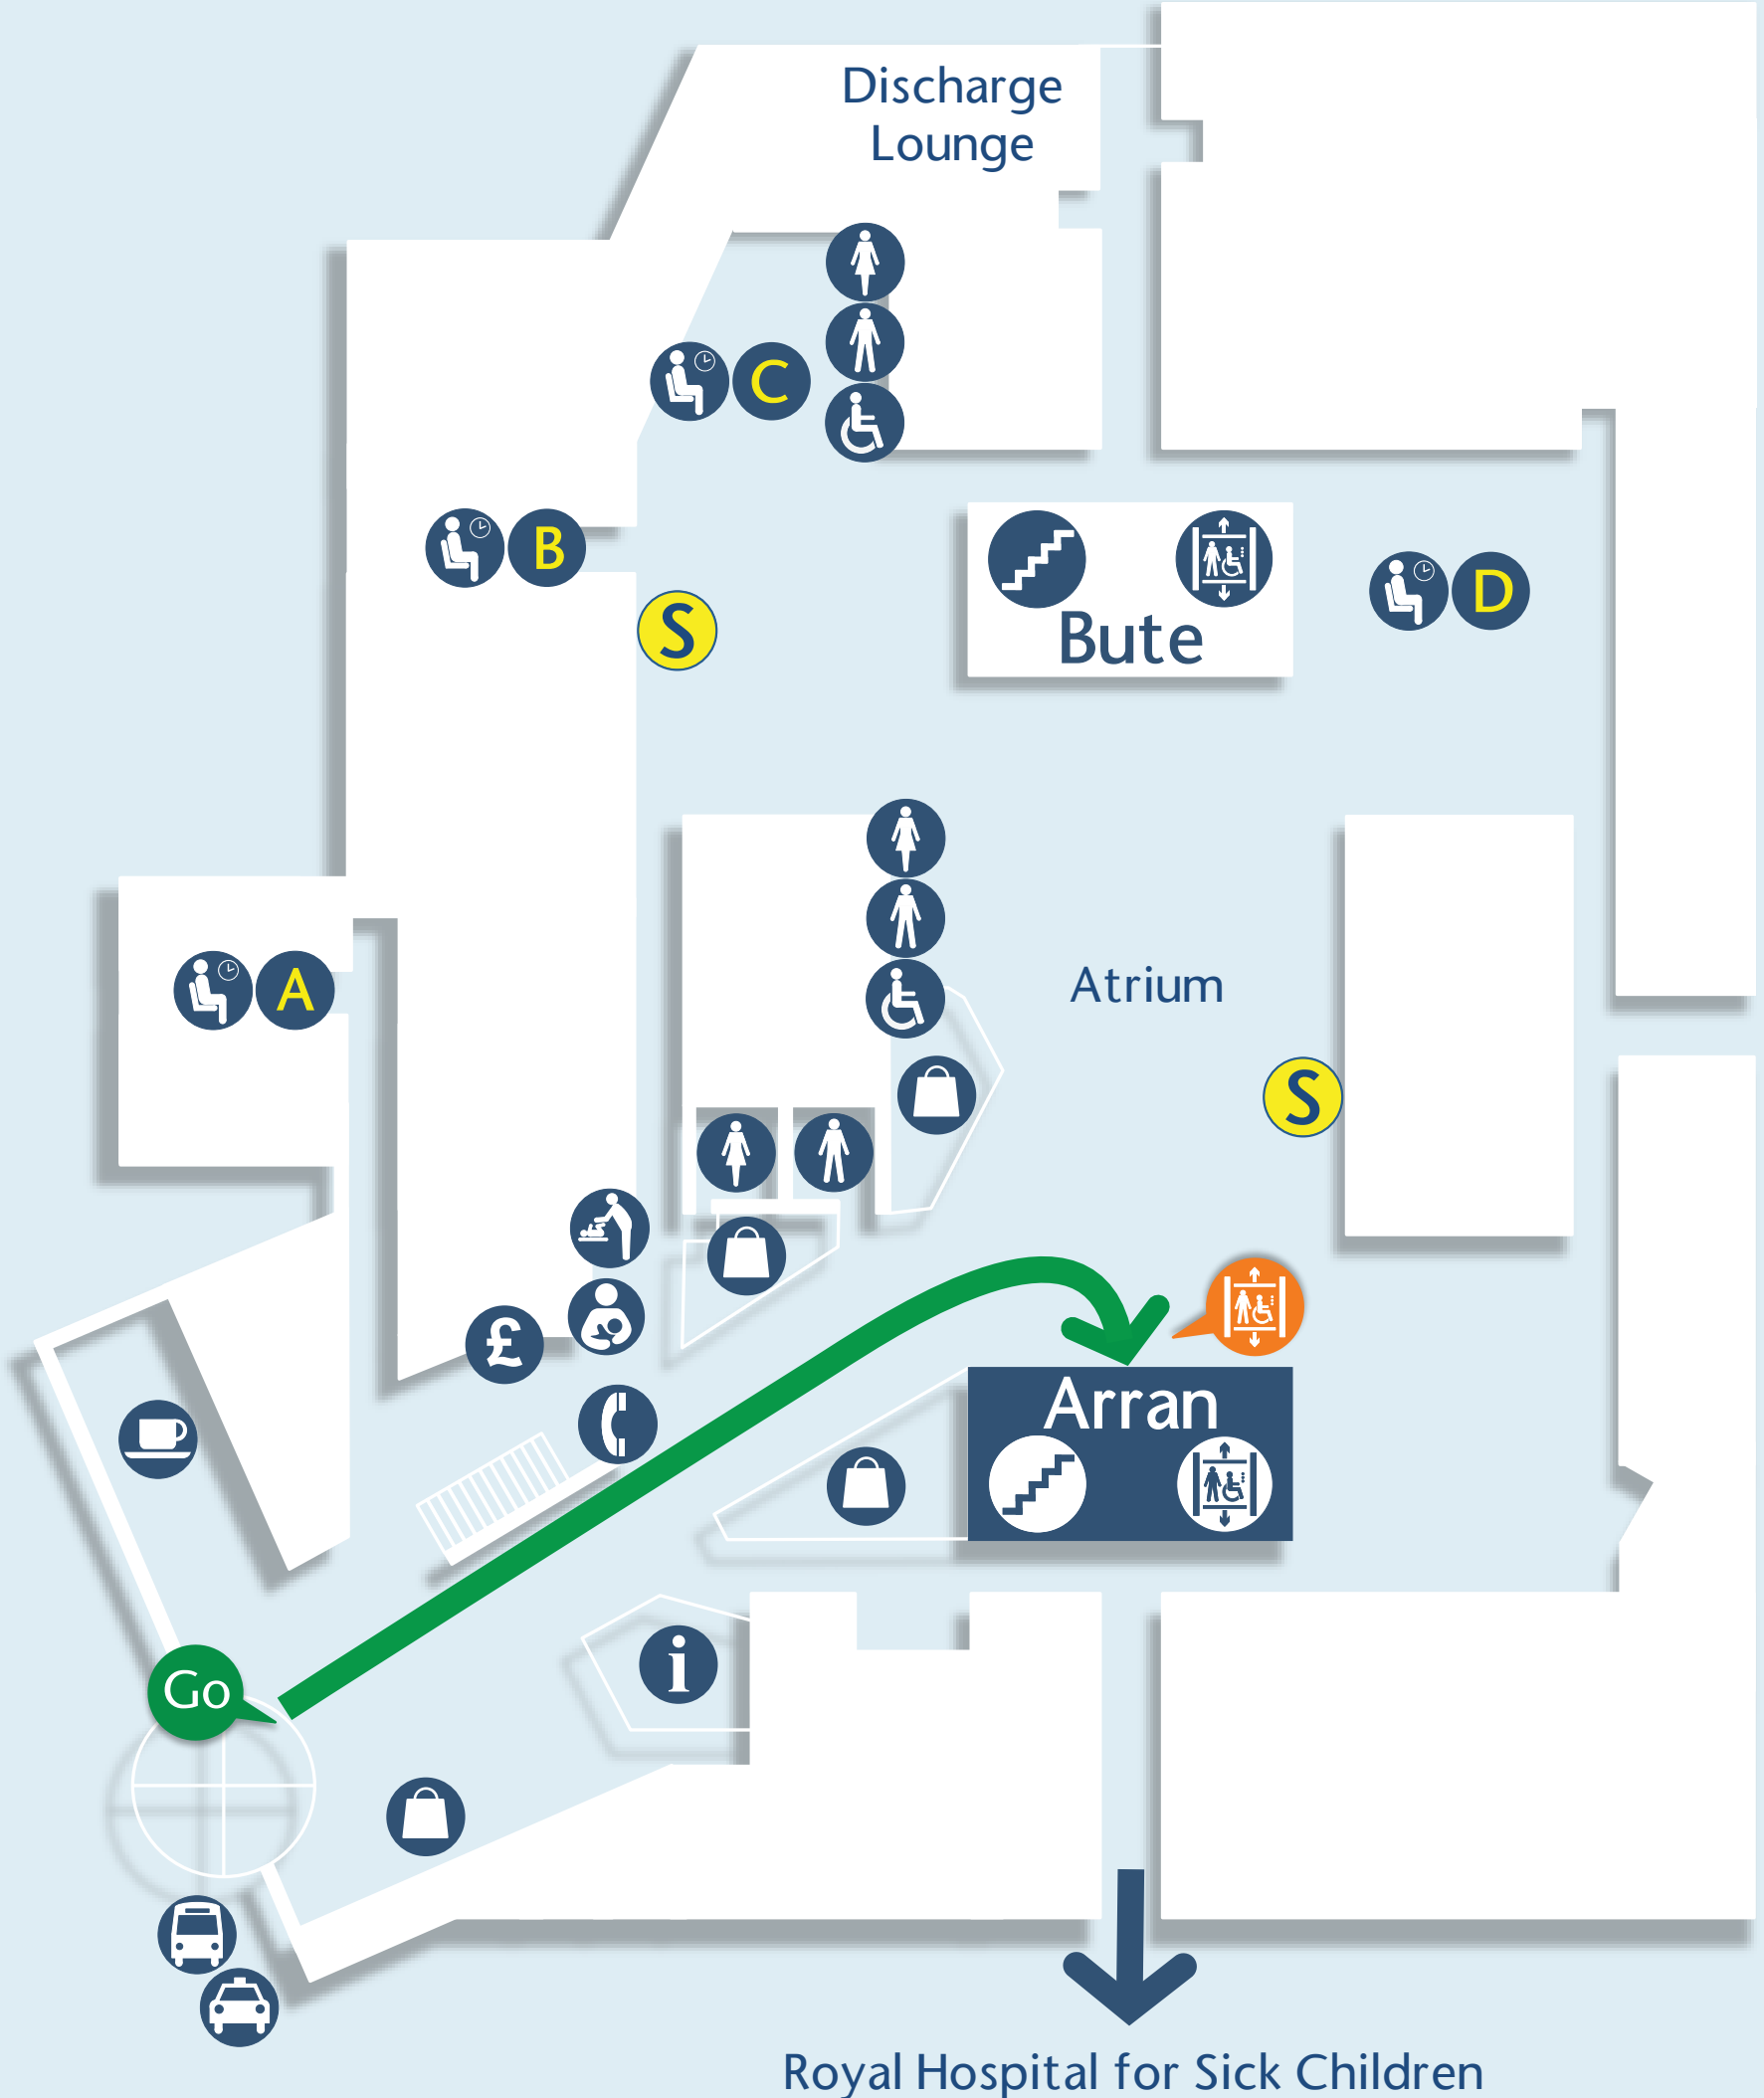

This is level 0

This is level 2

Your Journey

This Level 0

- Go Follow the signs to Atrium
- Take Arran to Level 2

Level 2

- Go Exit Arran Turn Right at Level 2.
- Phototherapy is on your Left

This Level 0

Level 2