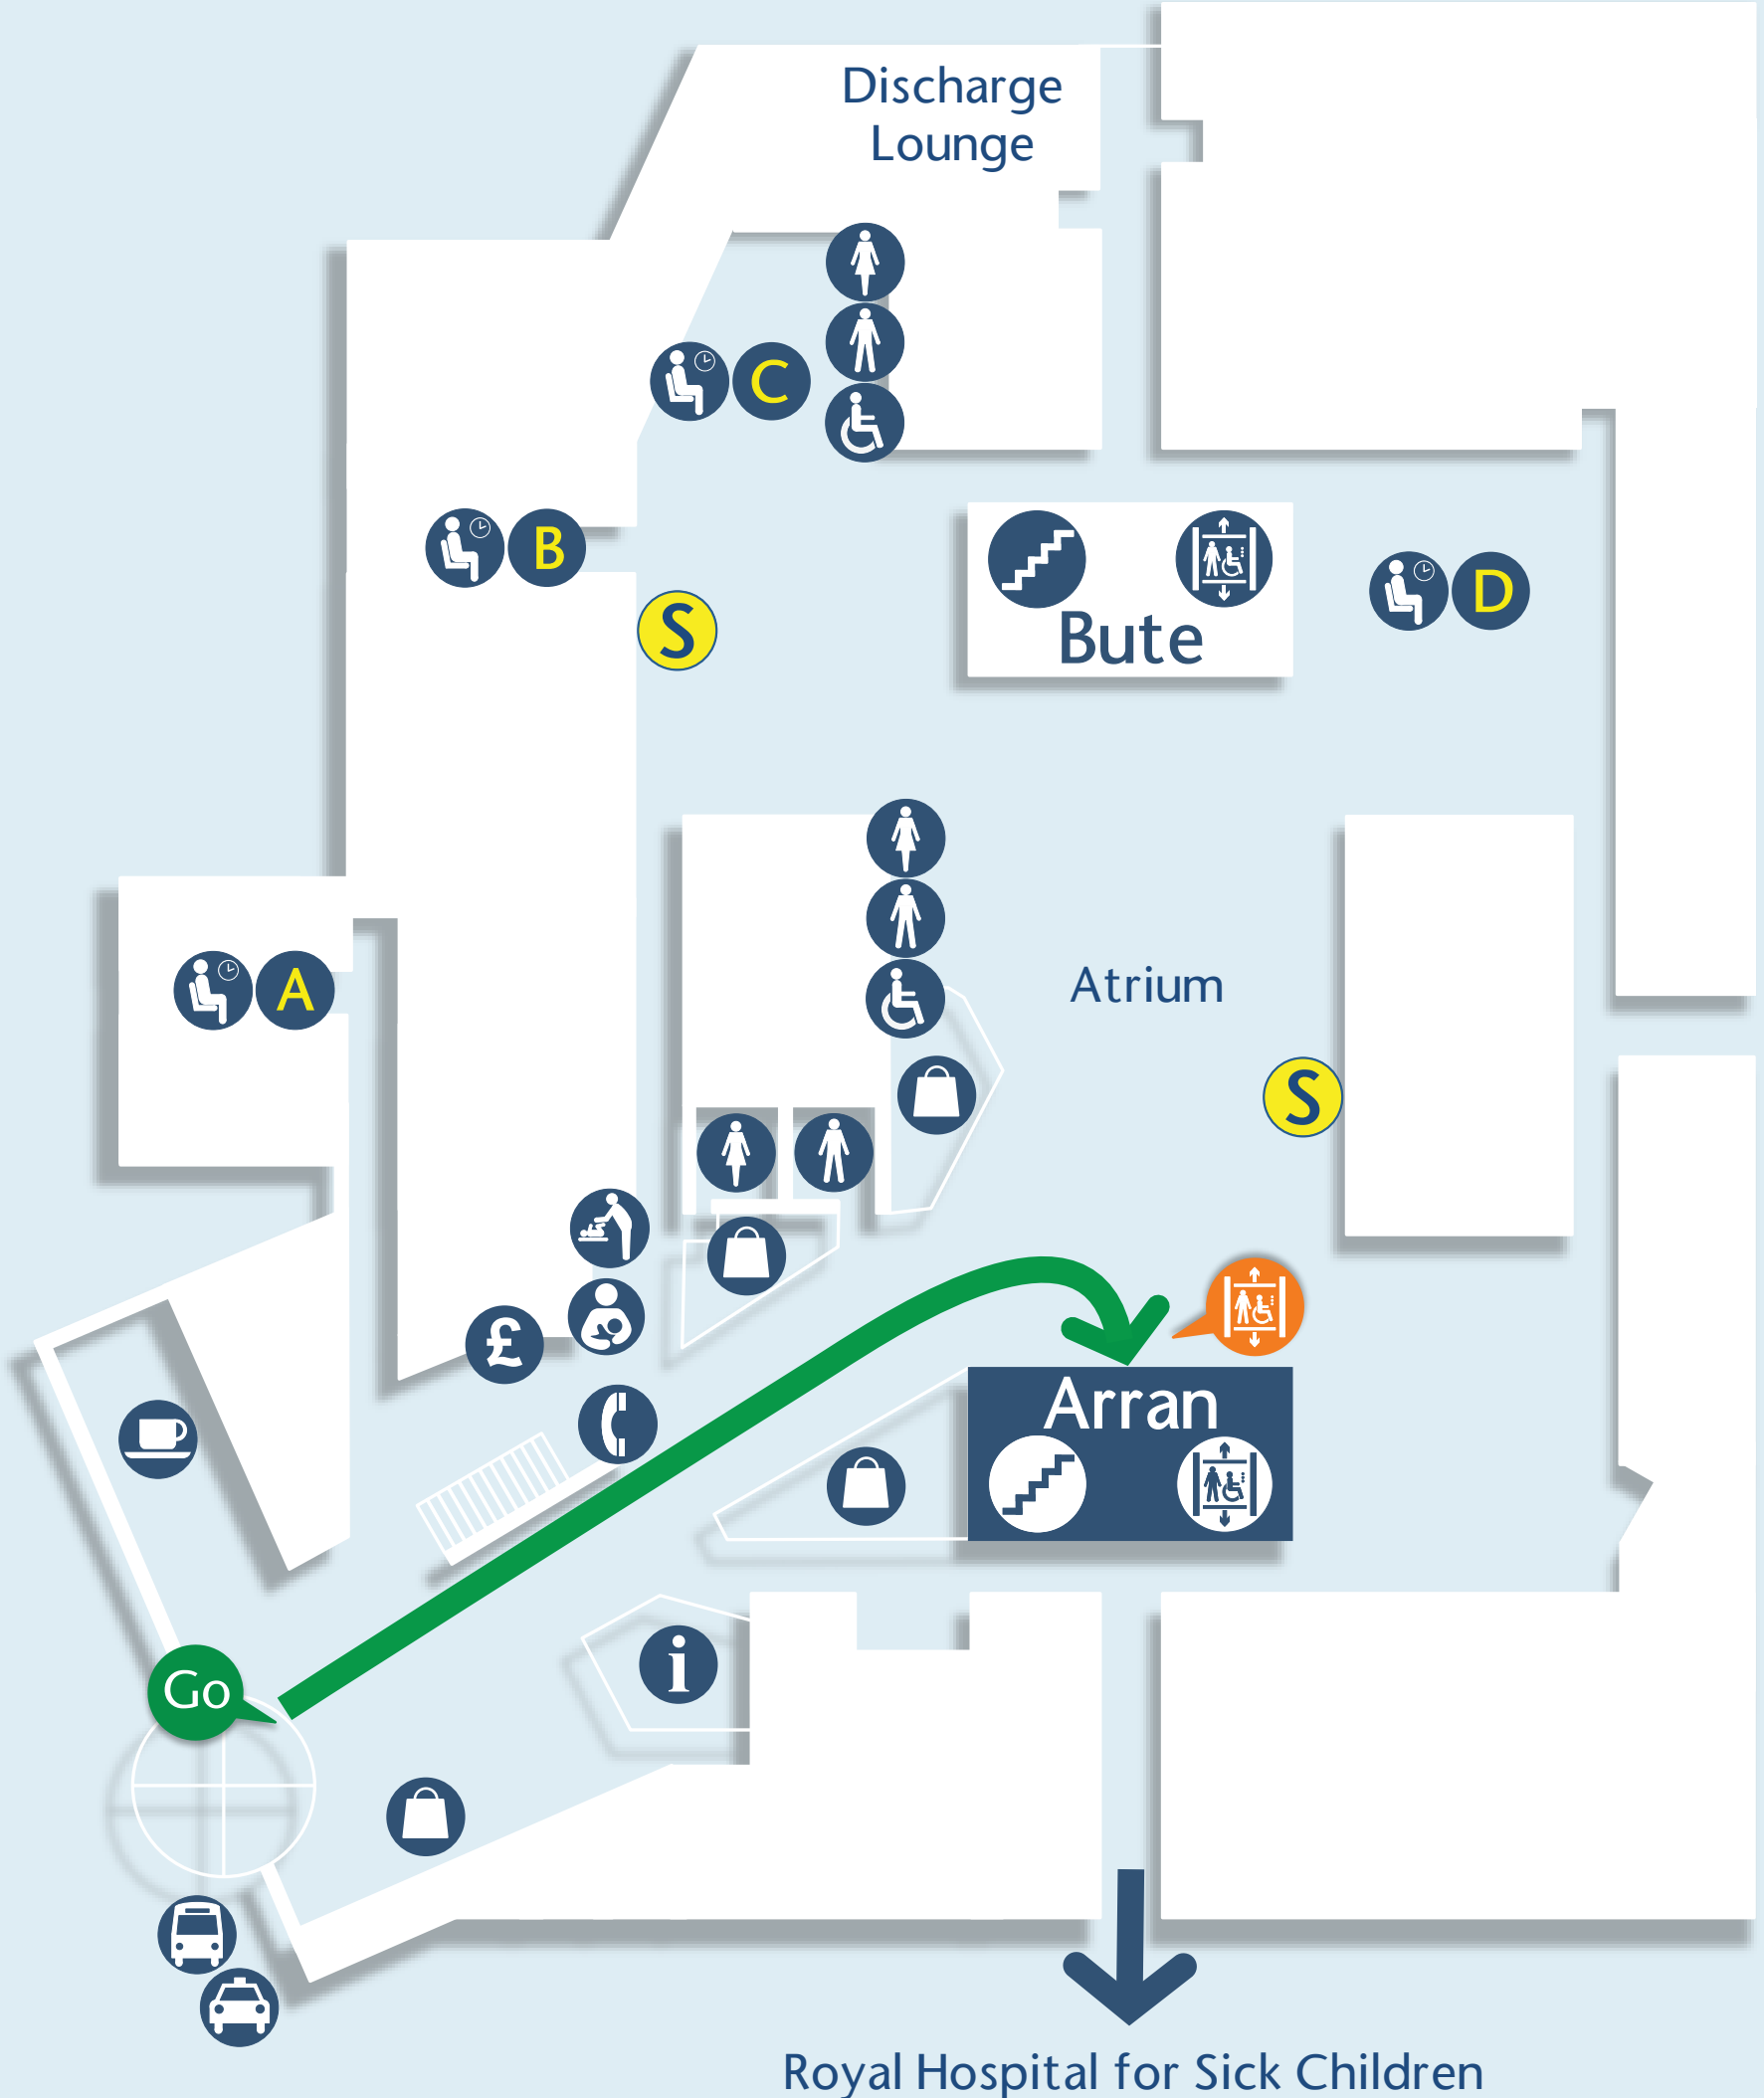

This is level 0

This Level 0

Your Journey

This Level 0

- Go Follow the signs to Atrium
- Take Arran to Level 2

Level 2

- Go Exit Arran at Level 2. Turn Left and Left again
- Same Day Admission Unit is straight ahead on your Right

This is level 2

Level 2