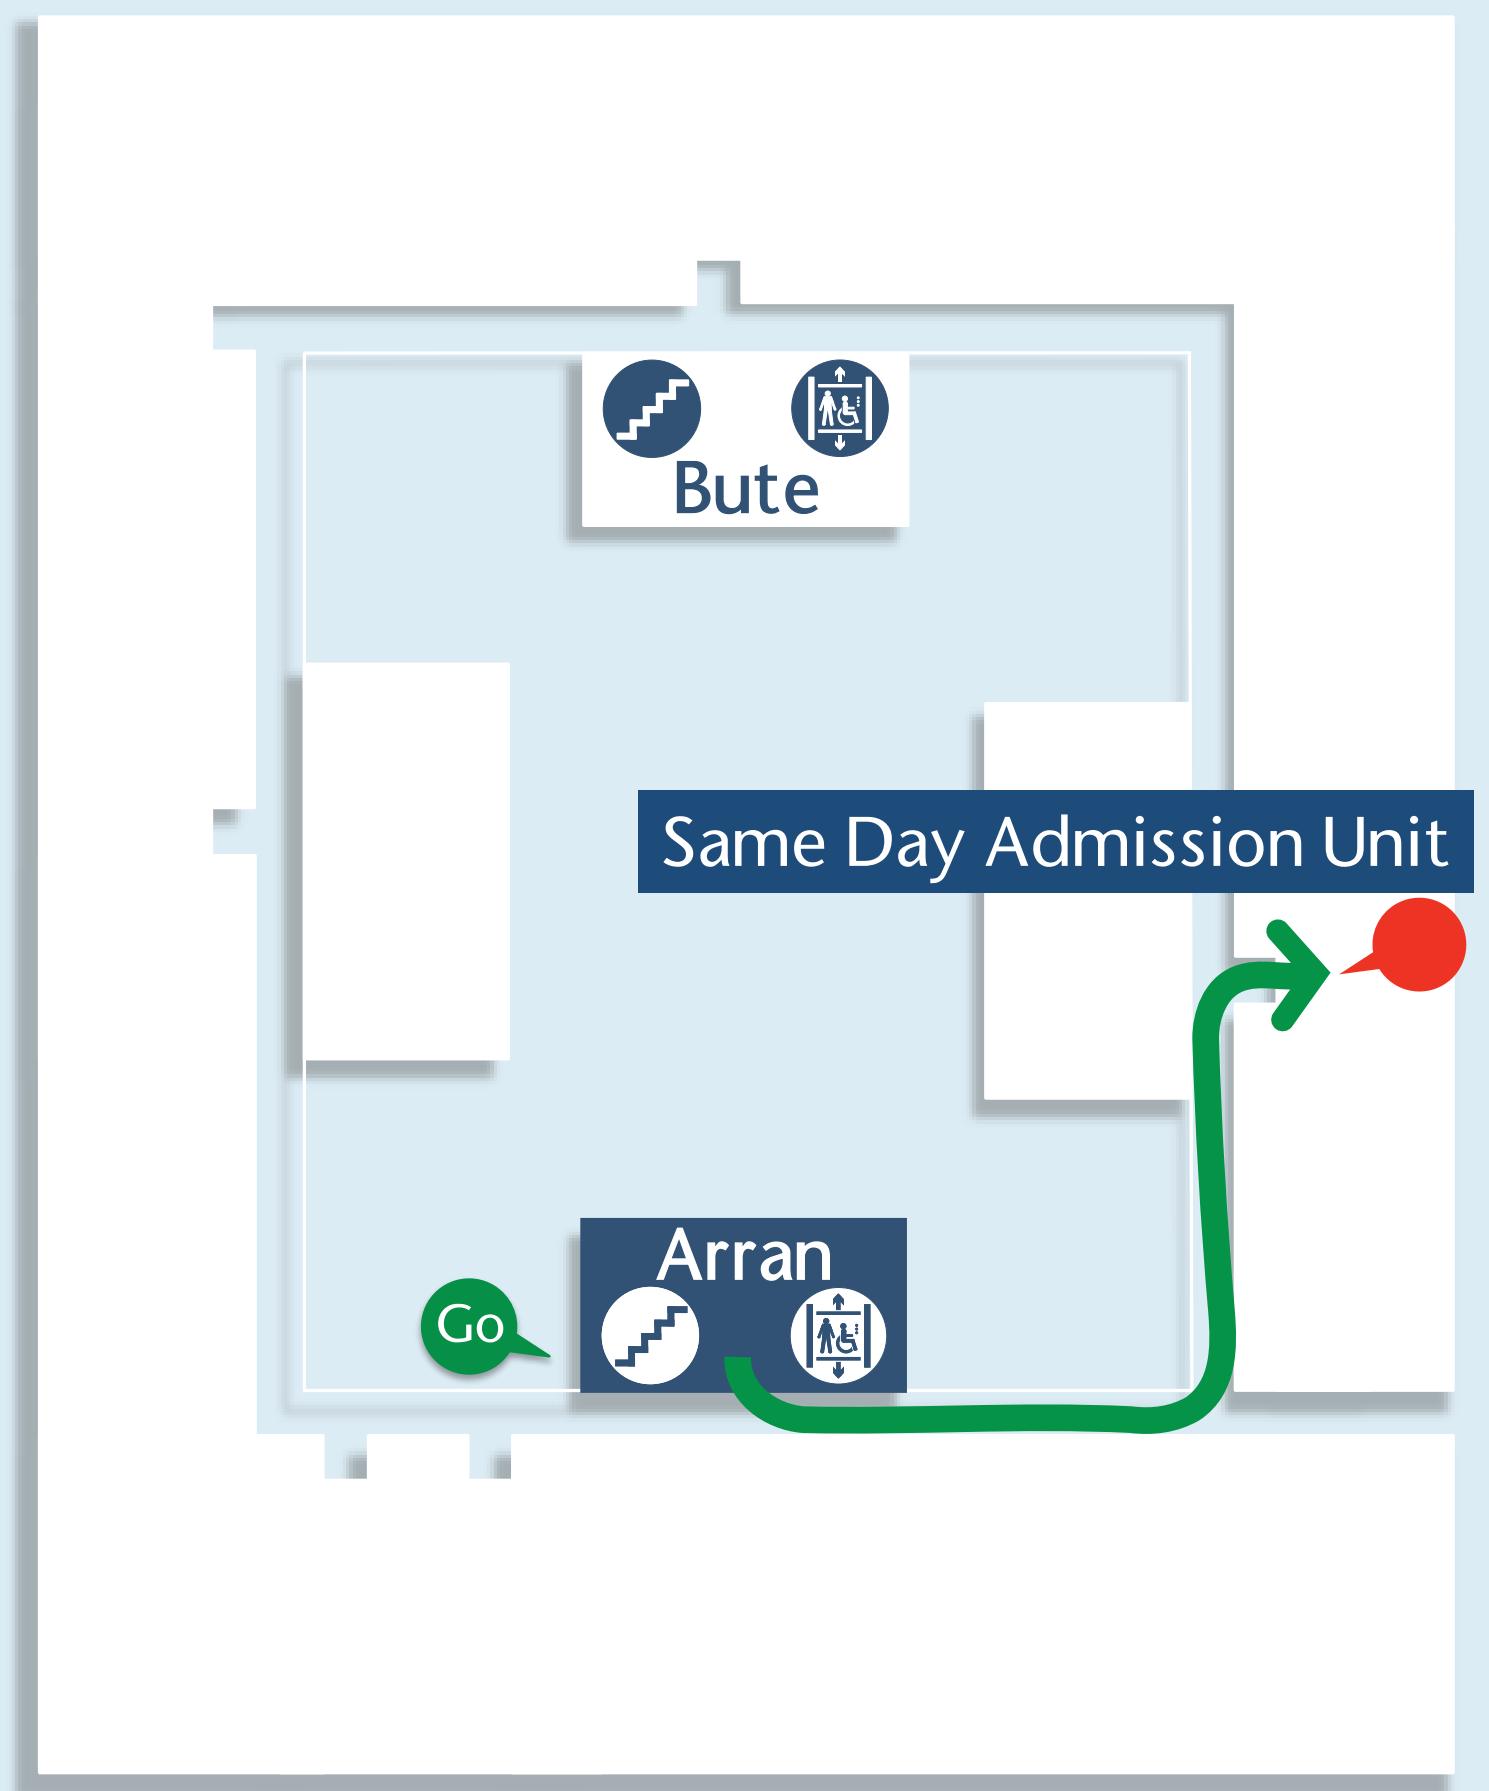

This is level 0

This Level 0

Your Journey

This Level 0

- Go Follow the signs to Atrium
- Take Arran to Level 2

Level 2

- Go Exit Arran at Level 2. Turn Left and Left again
- Same Day Admission Unit is straight ahead on your Right

This is level 2

Level 2